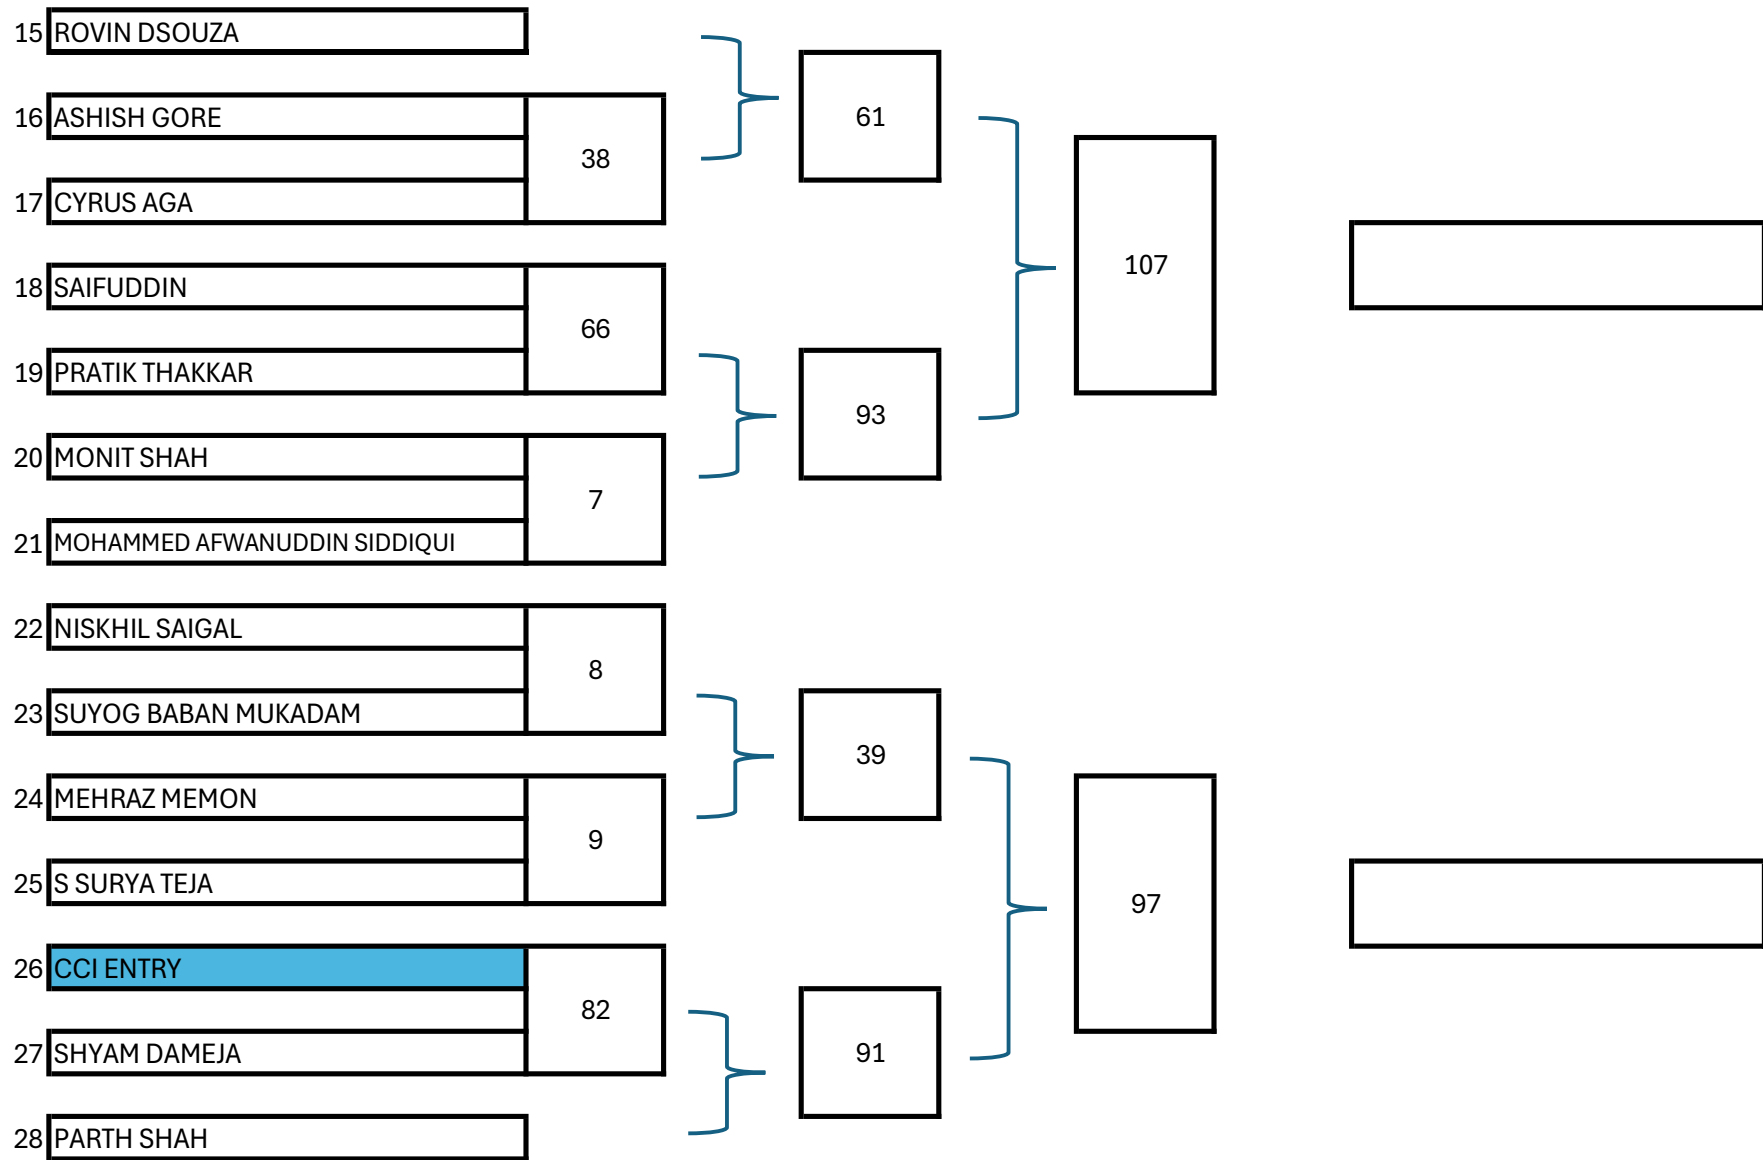

Cricket Club of India
presents

CCI SNOOKER CLASSIC '25

FEB 24 - MAR 9

AN ALL INDIA SNOOKER SHOWDOWN

DRAWS & FIXTURES

24 Feb	T1	T2	T3	T4
10AM	1	2	3	4
1PM	5	6	7	8
4PM	9	10	11	12
7PM	13	14	15	16

25 Feb	T1	T2	T3	T4
10AM	17	18	19	20
1PM	21	22	23	24
4PM	25	26	27	28
7PM	29	30	31	32

26 Feb	T1	T2	T3	T4
10AM	33	34	35	36
1PM	37	38	39	40
4PM	41	42	43	44
7PM	45	46	47	48

27 Feb	T1	T2	T3	T4
10AM	49	50	51	52
1PM	53	54	55	56
4PM	57	58	59	60
7PM	61	62	63	64

28 Feb	T1	T2	T3	T4
10AM	65	66	67	68
1PM	69	70	71	72
4PM	73	74	75	76
7PM	77	78	79	80

1 March	T1	T2	T3	T4
10AM	81	82	83	84
1PM	85	86	87	88
4PM	89	90	91	92
7PM	93	94	95	96

2 March	T1	T2	T3	T4
10AM	97	98	99	100
1PM	101	102	103	104
4PM	105	106	107	108
7PM	109	110	111	112