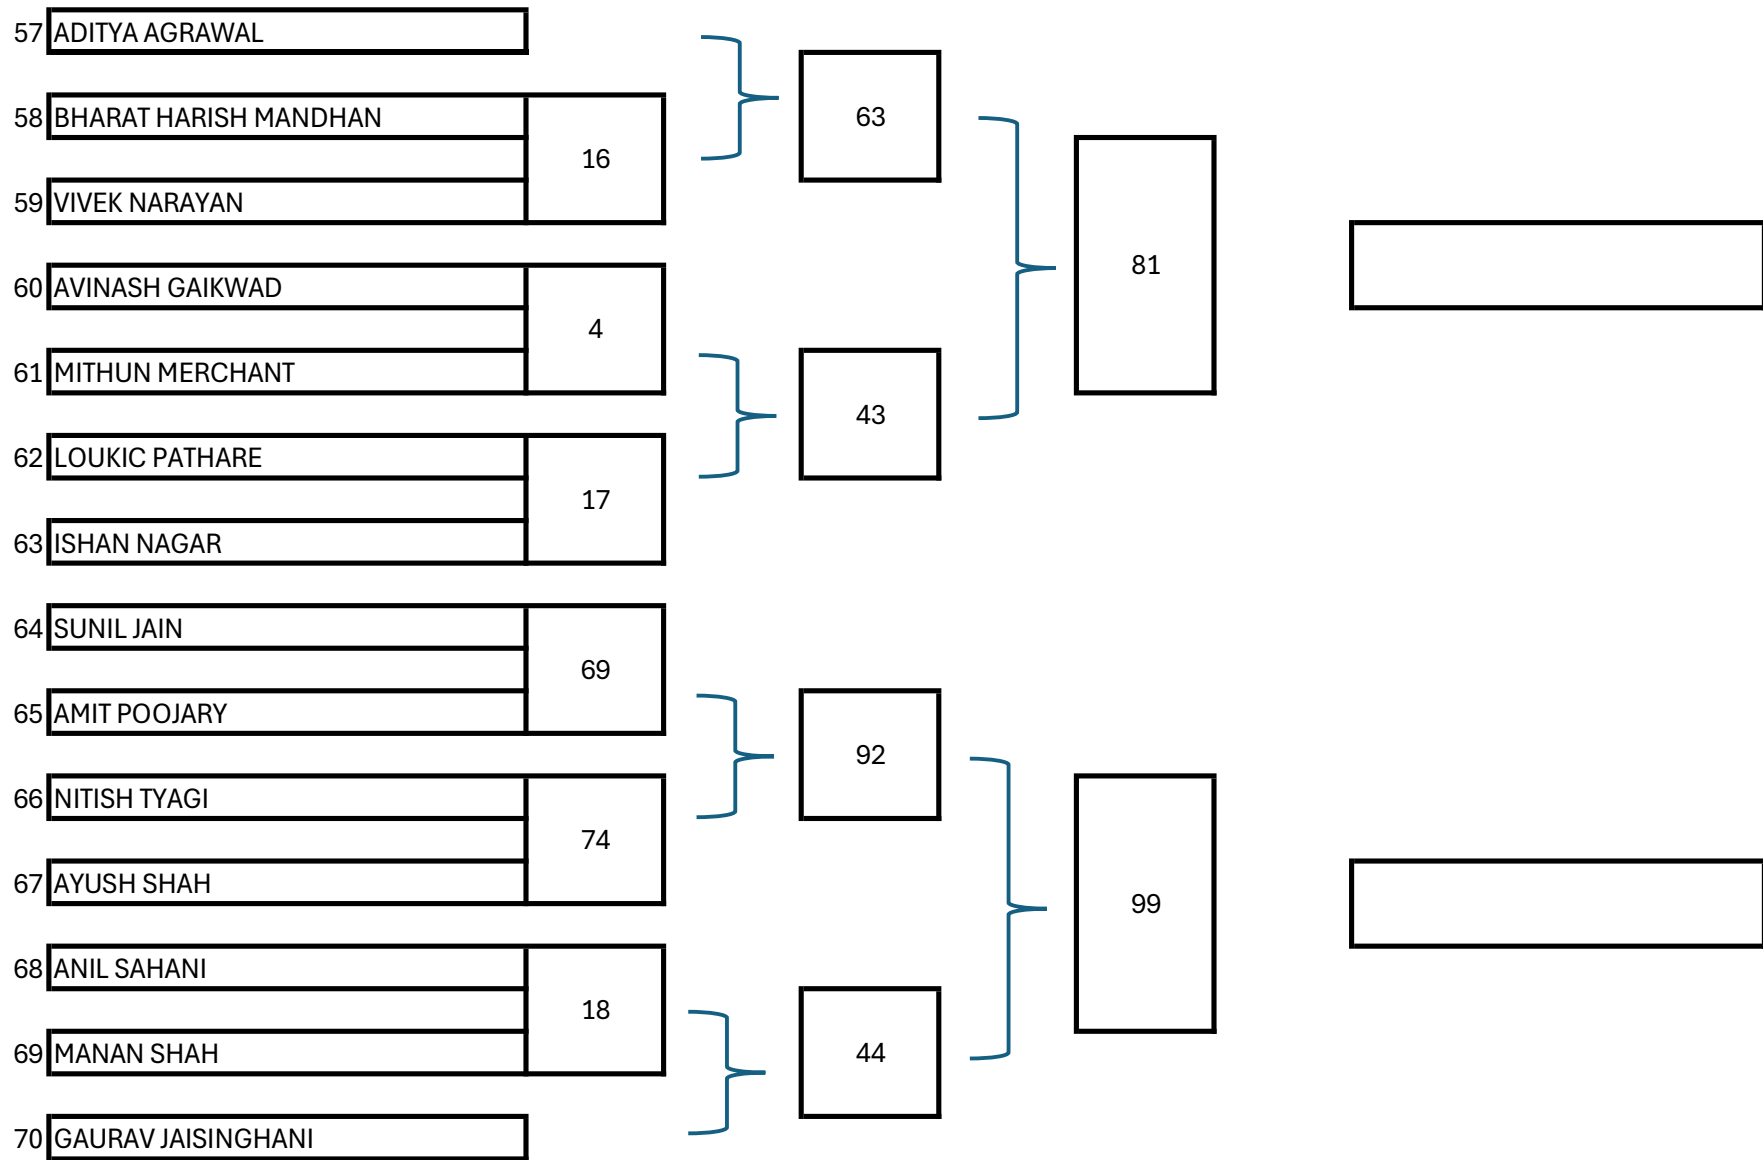

Cricket Club of India
presents

CCI SNOOKER CLASSIC '25

FEB 24 - MAR 9

AN ALL INDIA SNOOKER SHOWDOWN

DRAWS & FIXTURES

24 Feb	T1	T2	T3	T4
10AM	1	2	3	4
1PM	5	6	7	8
4PM	9	10	11	12
7PM	13	14	15	16

25 Feb	T1	T2	T3	T4
10AM	17	18	19	20
1PM	21	22	23	24
4PM	25	26	27	28
7PM	29	30	31	32

26 Feb	T1	T2	T3	T4
10AM	33	34	35	36
1PM	37	38	39	40
4PM	41	42	43	44
7PM	45	46	47	48

27 Feb	T1	T2	T3	T4
10AM	49	50	51	52
1PM	53	54	55	56
4PM	57	58	59	60
7PM	61	62	63	64

28 Feb	T1	T2	T3	T4
10AM	65	66	67	68
1PM	69	70	71	72
4PM	73	74	75	76
7PM	77	78	79	80

1 March	T1	T2	T3	T4
10AM	81	82	83	84
1PM	85	86	87	88
4PM	89	90	91	92
7PM	93	94	95	96

2 March	T1	T2	T3	T4
10AM	97	98	99	100
1PM	101	102	103	104
4PM	105	106	107	108
7PM	109	110	111	112