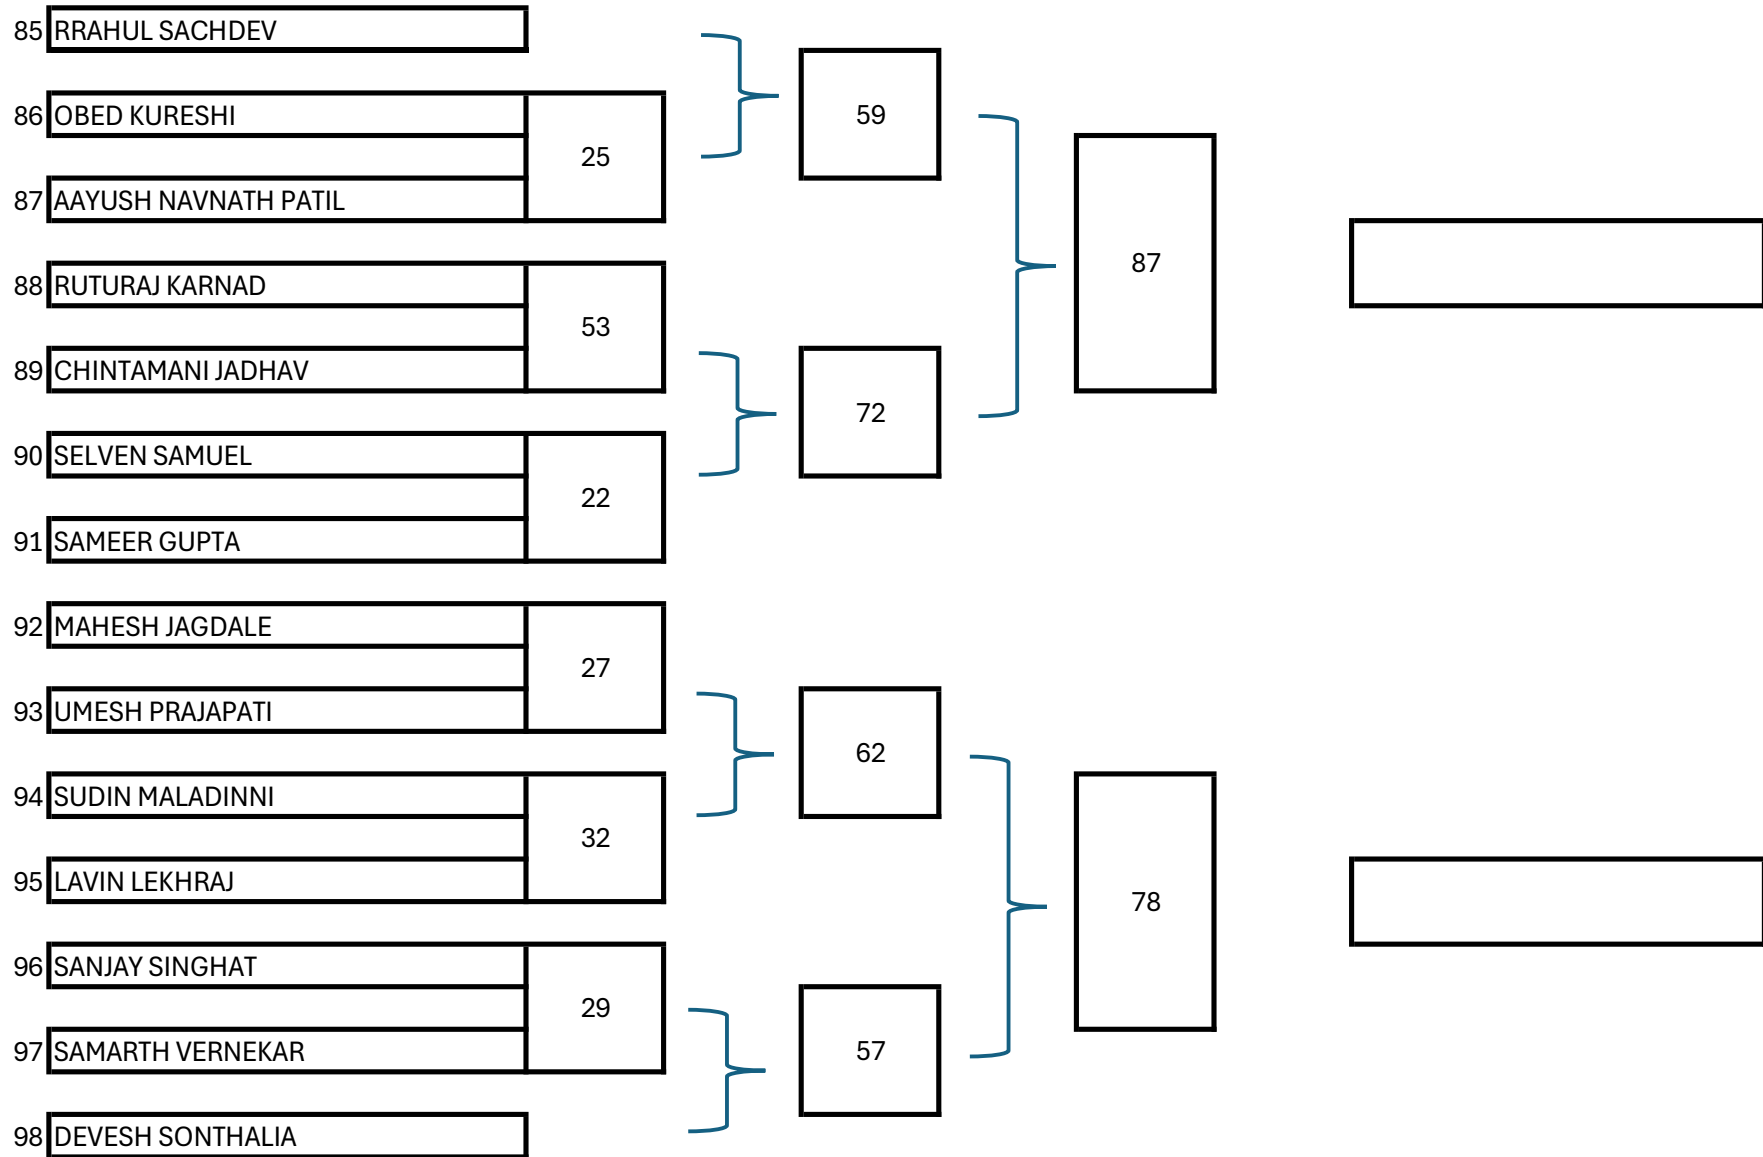

Cricket Club of India
presents

CCI SNOOKER CLASSIC '25

FEB 24 - MAR 9

AN ALL INDIA SNOOKER SHOWDOWN

DRAWS & FIXTURES

24 Feb	T1	T2	T3	T4
10AM	1	2	3	4
1PM	5	6	7	8
4PM	9	10	11	12
7PM	13	14	15	16

25 Feb	T1	T2	T3	T4
10AM	17	18	19	20
1PM	21	22	23	24
4PM	25	26	27	28
7PM	29	30	31	32

26 Feb	T1	T2	T3	T4
10AM	33	34	35	36
1PM	37	38	39	40
4PM	41	42	43	44
7PM	45	46	47	48

27 Feb	T1	T2	T3	T4
10AM	49	50	51	52
1PM	53	54	55	56
4PM	57	58	59	60
7PM	61	62	63	64

28 Feb	T1	T2	T3	T4
10AM	65	66	67	68
1PM	69	70	71	72
4PM	73	74	75	76
7PM	77	78	79	80

1 March	T1	T2	T3	T4
10AM	81	82	83	84
1PM	85	86	87	88
4PM	89	90	91	92
7PM	93	94	95	96

2 March	T1	T2	T3	T4
10AM	97	98	99	100
1PM	101	102	103	104
4PM	105	106	107	108
7PM	109	110	111	112