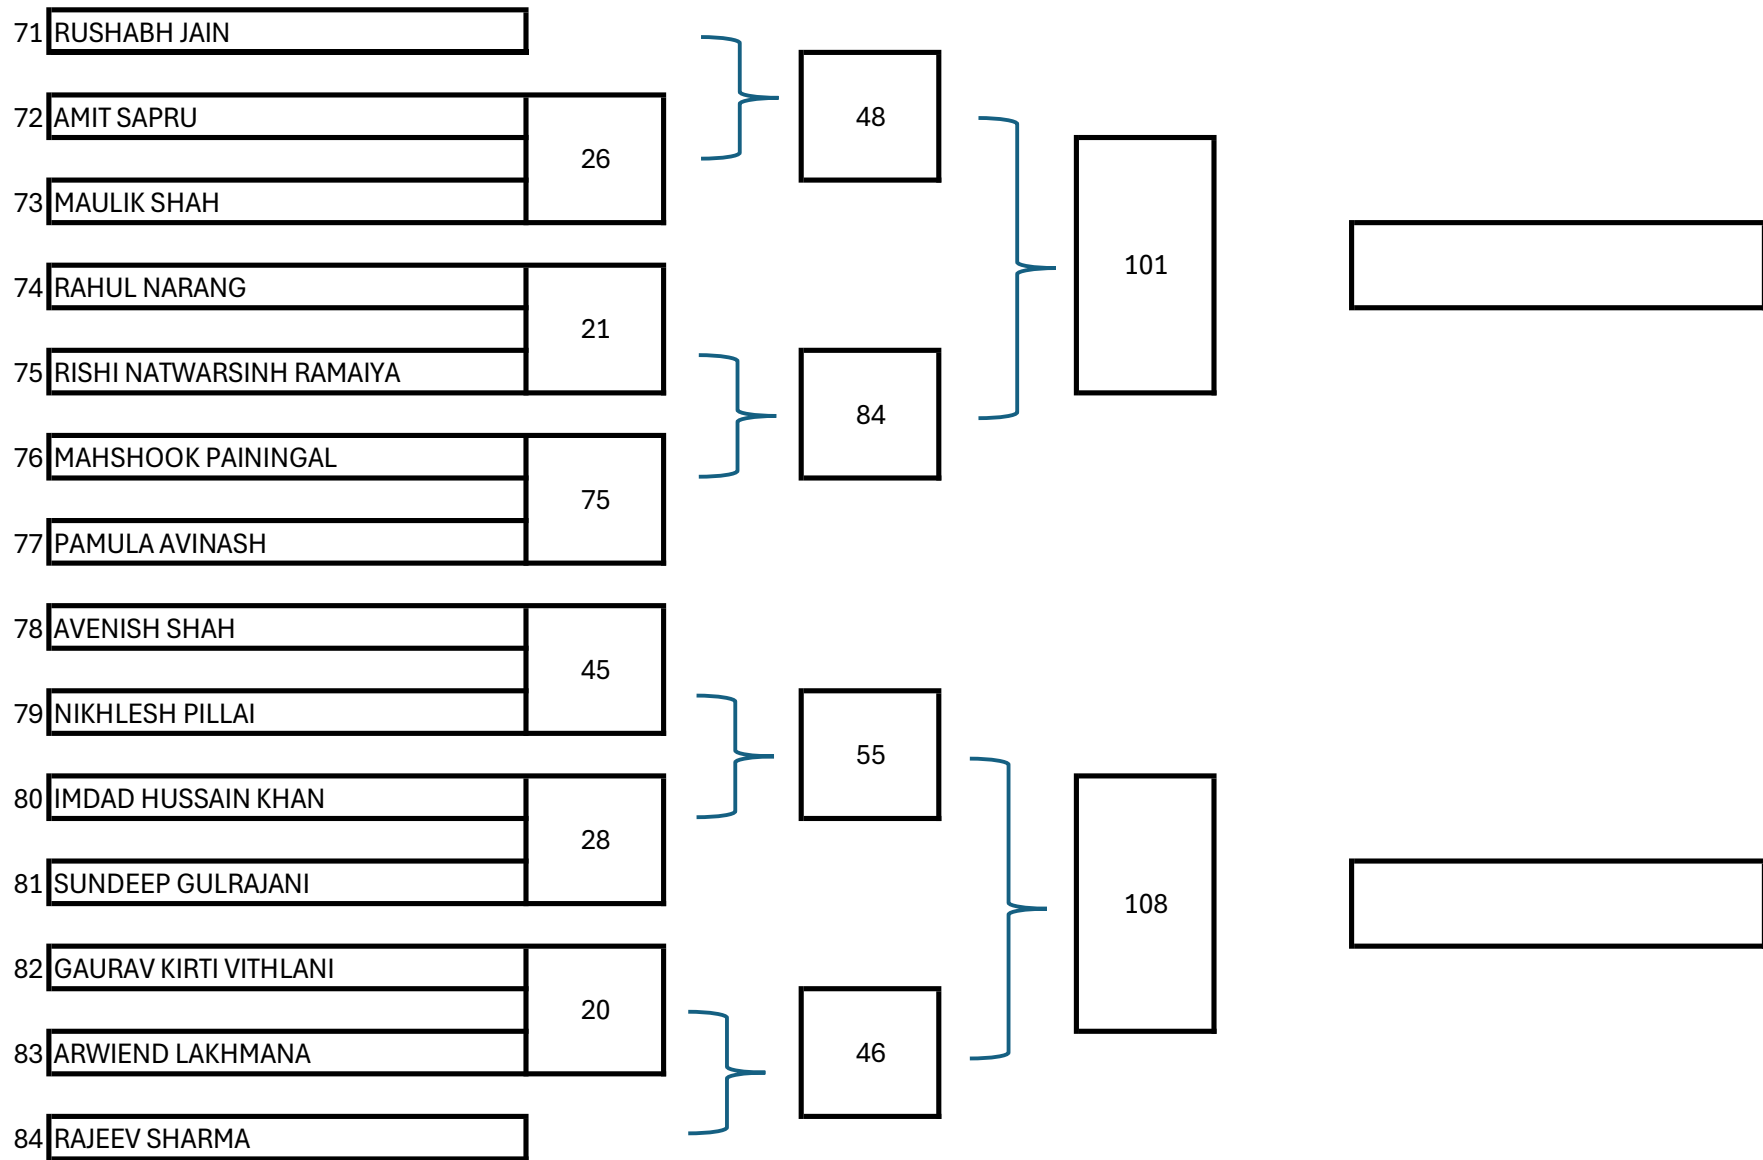

Cricket Club of India
presents

CCI SNOOKER CLASSIC '25

FEB 24 - MAR 9

AN ALL INDIA SNOOKER SHOWDOWN

DRAWS & FIXTURES

24 Feb	T1	T2	T3	T4
10AM	1	2	3	4
1PM	5	6	7	8
4PM	9	10	11	12
7PM	13	14	15	16

25 Feb	T1	T2	T3	T4
10AM	17	18	19	20
1PM	21	22	23	24
4PM	25	26	27	28
7PM	29	30	31	32

26 Feb	T1	T2	T3	T4
10AM	33	34	35	36
1PM	37	38	39	40
4PM	41	42	43	44
7PM	45	46	47	48

27 Feb	T1	T2	T3	T4
10AM	49	50	51	52
1PM	53	54	55	56
4PM	57	58	59	60
7PM	61	62	63	64

28 Feb	T1	T2	T3	T4
10AM	65	66	67	68
1PM	69	70	71	72
4PM	73	74	75	76
7PM	77	78	79	80

1 March	T1	T2	T3	T4
10AM	81	82	83	84
1PM	85	86	87	88
4PM	89	90	91	92
7PM	93	94	95	96

2 March	T1	T2	T3	T4
10AM	97	98	99	100
1PM	101	102	103	104
4PM	105	106	107	108
7PM	109	110	111	112