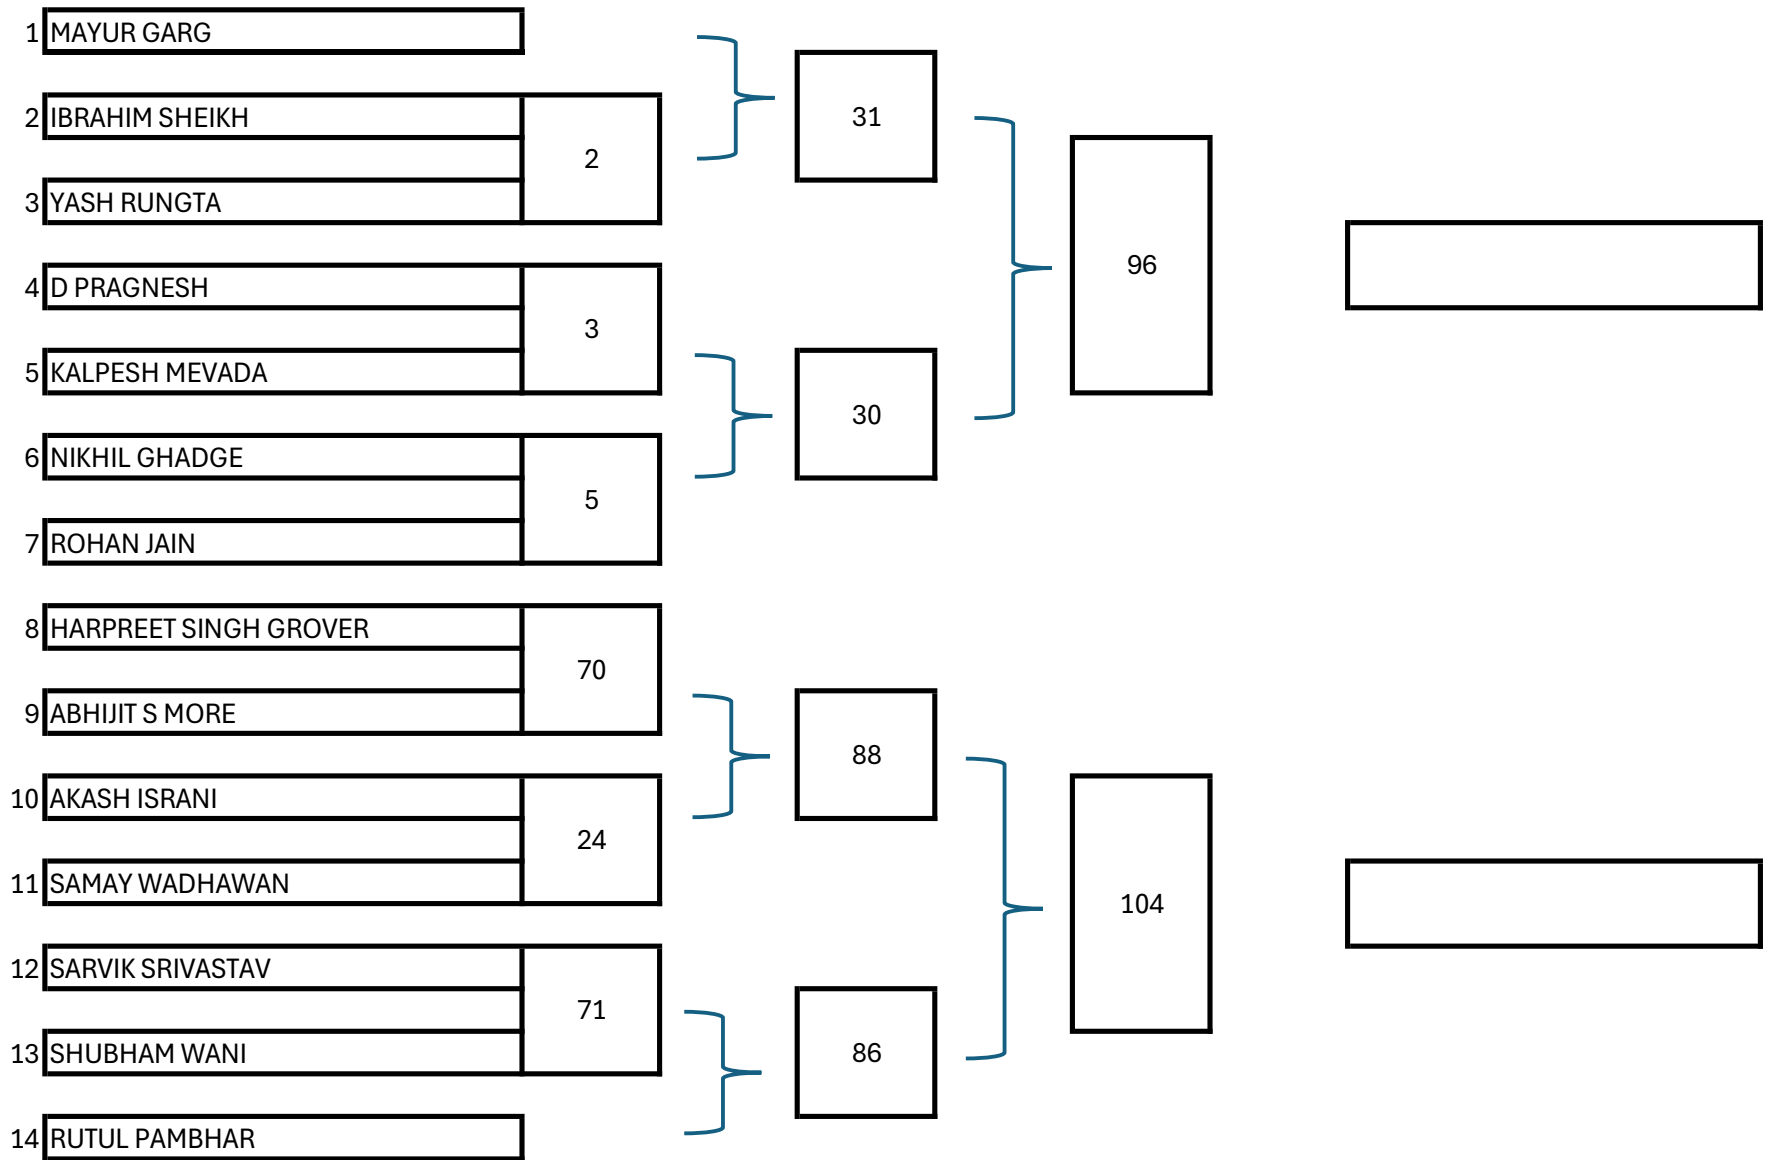

Cricket Club of India
presents

CCI SNOOKER CLASSIC '25

FEB 24 - MAR 9

AN ALL INDIA SNOOKER SHOWDOWN

DRAWS & FIXTURES

24 Feb	T1	T2	T3	T4
10AM	1	2	3	4
1PM	5	6	7	8
4PM	9	10	11	12
7PM	13	14	15	16

25 Feb	T1	T2	T3	T4
10AM	17	18	19	20
1PM	21	22	23	24
4PM	25	26	27	28
7PM	29	30	31	32

26 Feb	T1	T2	T3	T4
10AM	33	34	35	36
1PM	37	38	39	40
4PM	41	42	43	44
7PM	45	46	47	48

27 Feb	T1	T2	T3	T4
10AM	49	50	51	52
1PM	53	54	55	56
4PM	57	58	59	60
7PM	61	62	63	64

28 Feb	T1	T2	T3	T4
10AM	65	66	67	68
1PM	69	70	71	72
4PM	73	74	75	76
7PM	77	78	79	80

1 March	T1	T2	T3	T4
10AM	81	82	83	84
1PM	85	86	87	88
4PM	89	90	91	92
7PM	93	94	95	96

2 March	T1	T2	T3	T4
10AM	97	98	99	100
1PM	101	102	103	104
4PM	105	106	107	108
7PM	109	110	111	112