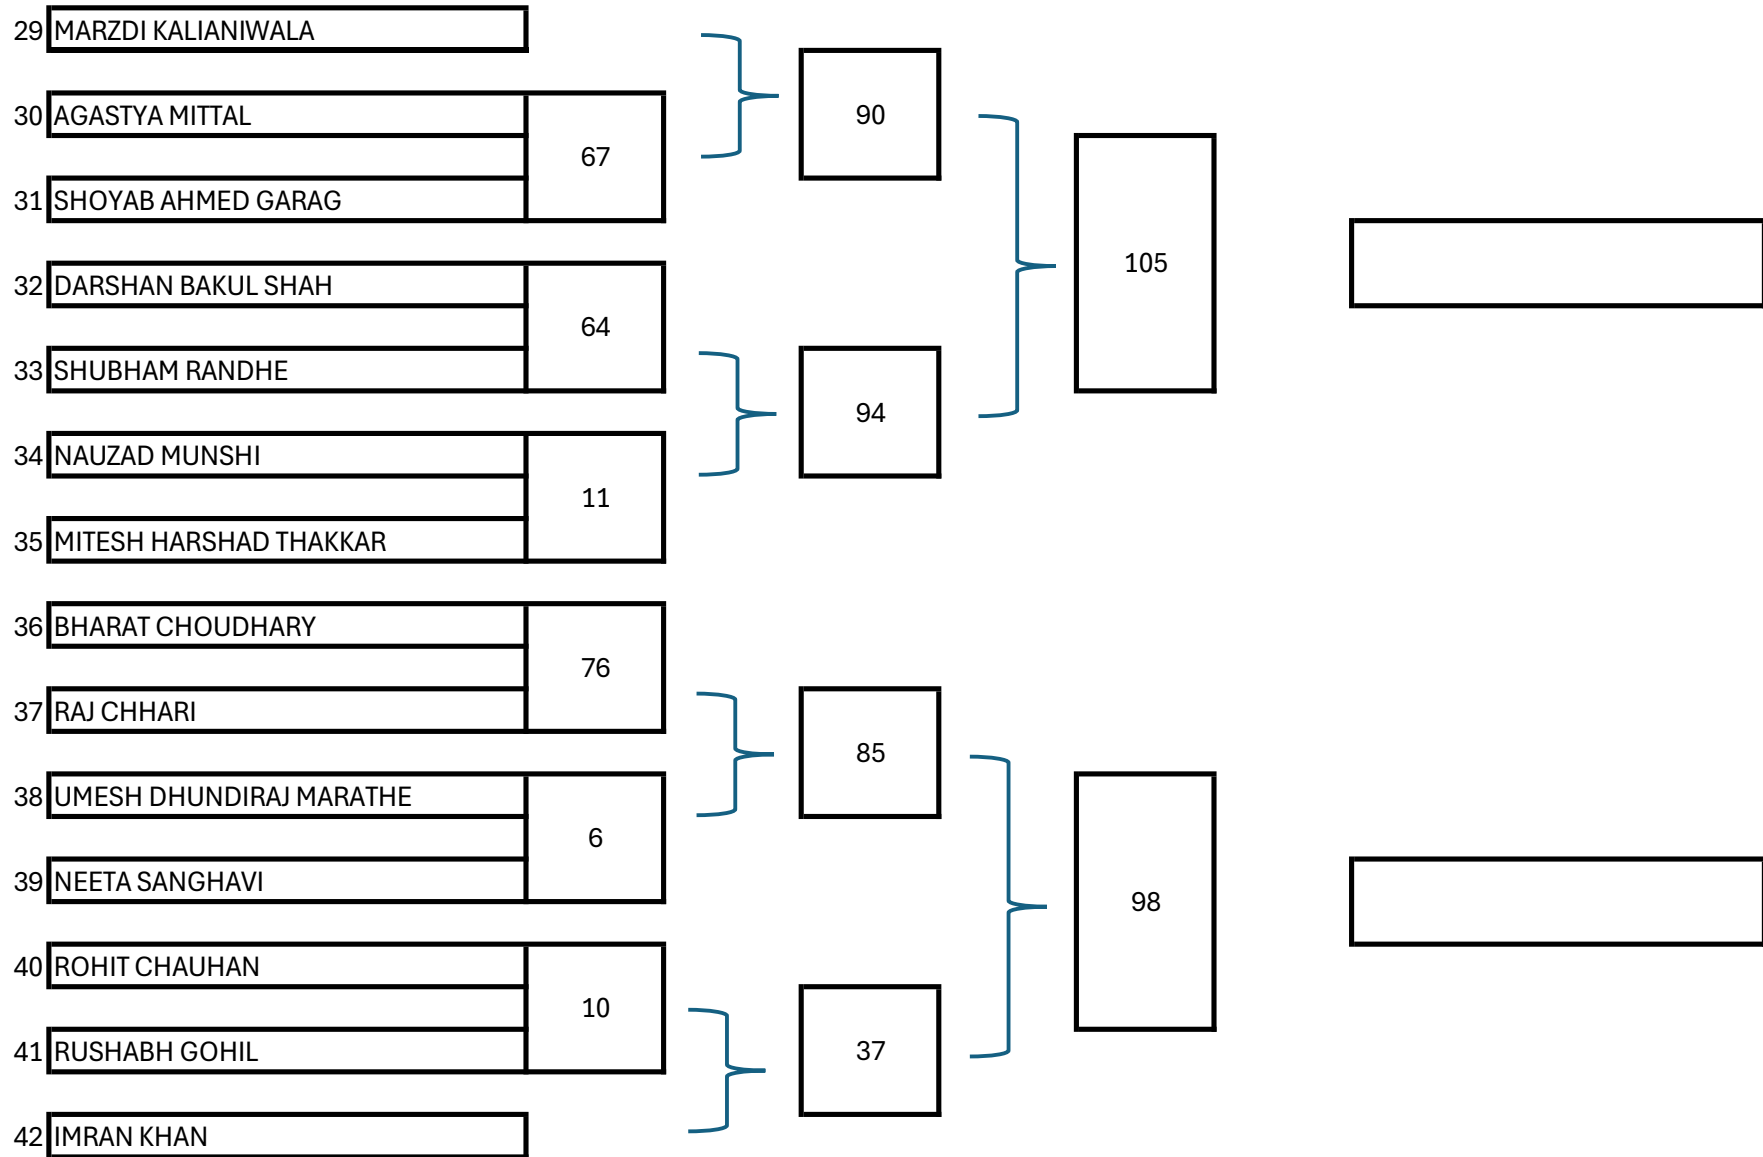

Cricket Club of India
presents

CCI SNOOKER CLASSIC '25

FEB 24 - MAR 9

AN ALL INDIA SNOOKER SHOWDOWN

DRAWS & FIXTURES

24 Feb	T1	T2	T3	T4
10AM	1	2	3	4
1PM	5	6	7	8
4PM	9	10	11	12
7PM	13	14	15	16

25 Feb	T1	T2	T3	T4
10AM	17	18	19	20
1PM	21	22	23	24
4PM	25	26	27	28
7PM	29	30	31	32

26 Feb	T1	T2	T3	T4
10AM	33	34	35	36
1PM	37	38	39	40
4PM	41	42	43	44
7PM	45	46	47	48

27 Feb	T1	T2	T3	T4
10AM	49	50	51	52
1PM	53	54	55	56
4PM	57	58	59	60
7PM	61	62	63	64

28 Feb	T1	T2	T3	T4
10AM	65	66	67	68
1PM	69	70	71	72
4PM	73	74	75	76
7PM	77	78	79	80

1 March	T1	T2	T3	T4
10AM	81	82	83	84
1PM	85	86	87	88
4PM	89	90	91	92
7PM	93	94	95	96

2 March	T1	T2	T3	T4
10AM	97	98	99	100
1PM	101	102	103	104
4PM	105	106	107	108
7PM	109	110	111	112