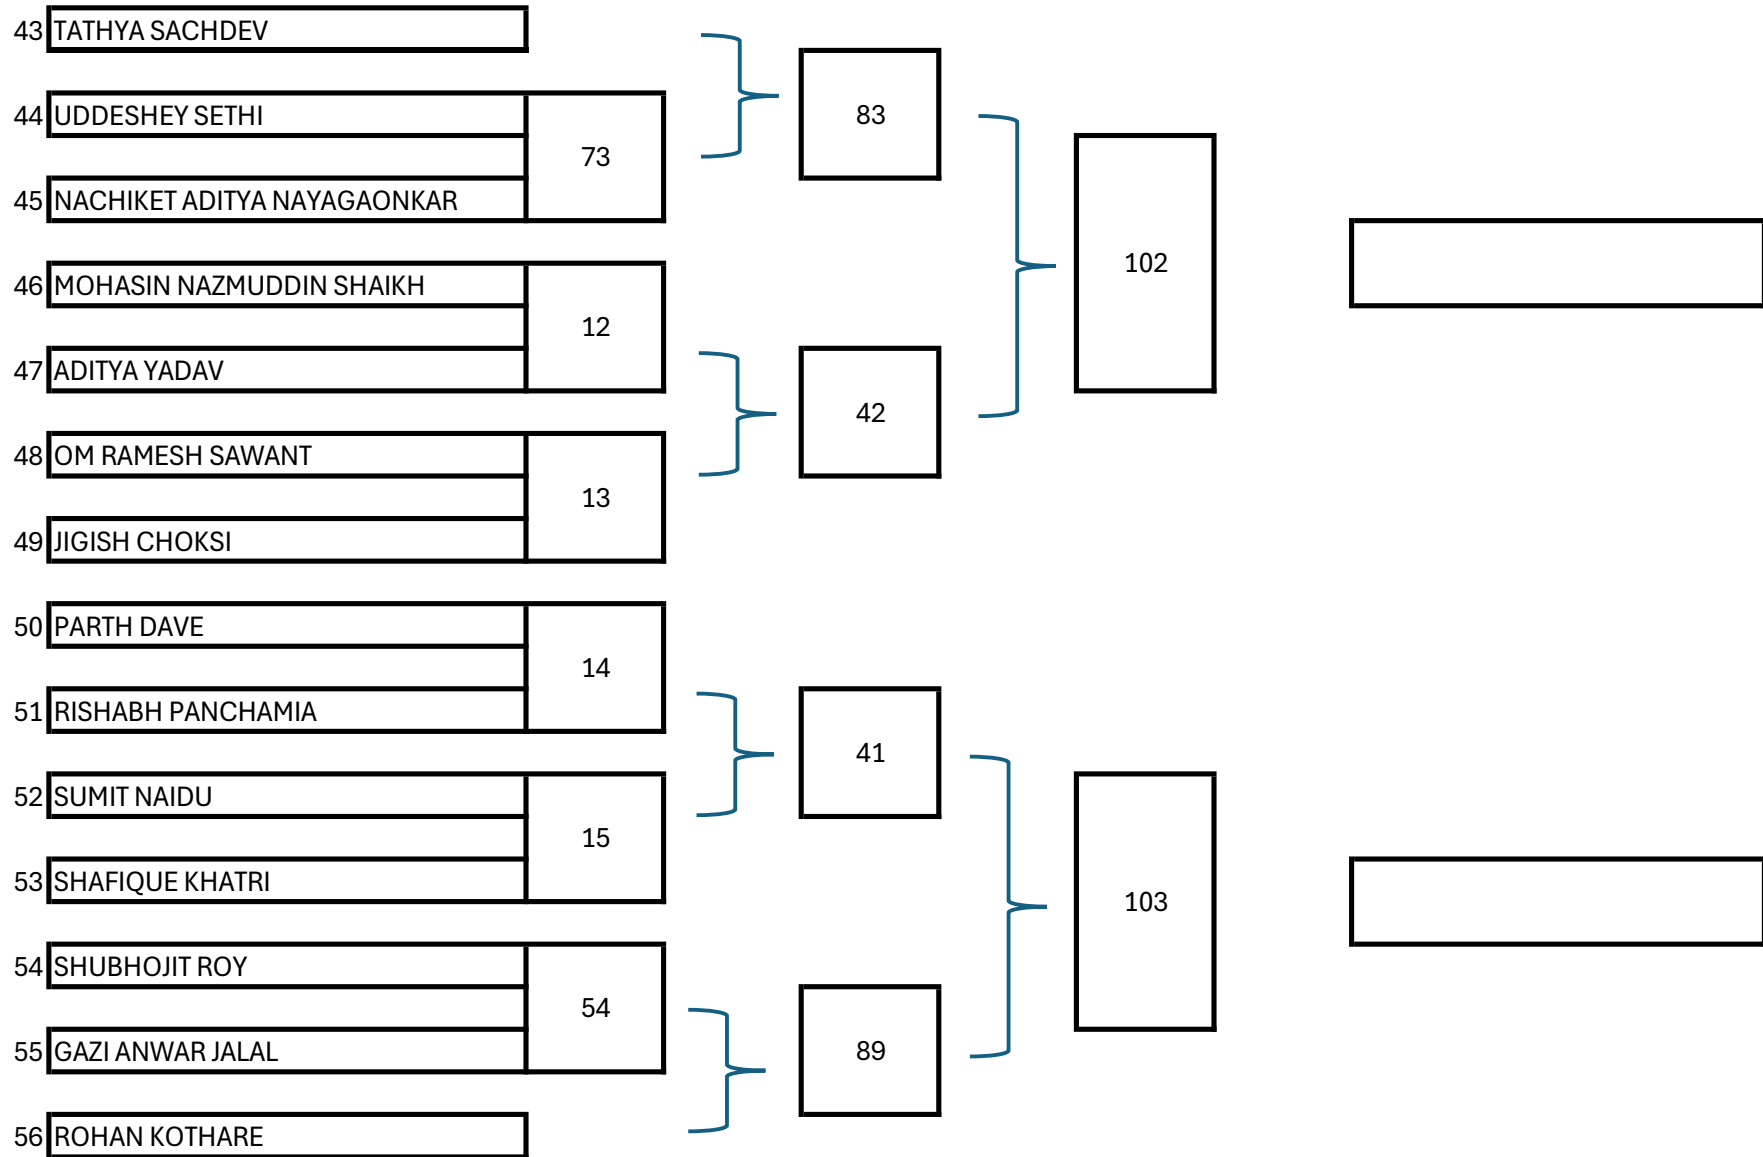

Cricket Club of India
presents

CCI SNOOKER CLASSIC '25

FEB 24 - MAR 9

AN ALL INDIA SNOOKER SHOWDOWN

DRAWS & FIXTURES

24 Feb	T1	T2	T3	T4
10AM	1	2	3	4
1PM	5	6	7	8
4PM	9	10	11	12
7PM	13	14	15	16

25 Feb	T1	T2	T3	T4
10AM	17	18	19	20
1PM	21	22	23	24
4PM	25	26	27	28
7PM	29	30	31	32

26 Feb	T1	T2	T3	T4
10AM	33	34	35	36
1PM	37	38	39	40
4PM	41	42	43	44
7PM	45	46	47	48

27 Feb	T1	T2	T3	T4
10AM	49	50	51	52
1PM	53	54	55	56
4PM	57	58	59	60
7PM	61	62	63	64

28 Feb	T1	T2	T3	T4
10AM	65	66	67	68
1PM	69	70	71	72
4PM	73	74	75	76
7PM	77	78	79	80

1 March	T1	T2	T3	T4
10AM	81	82	83	84
1PM	85	86	87	88
4PM	89	90	91	92
7PM	93	94	95	96

2 March	T1	T2	T3	T4
10AM	97	98	99	100
1PM	101	102	103	104
4PM	105	106	107	108
7PM	109	110	111	112