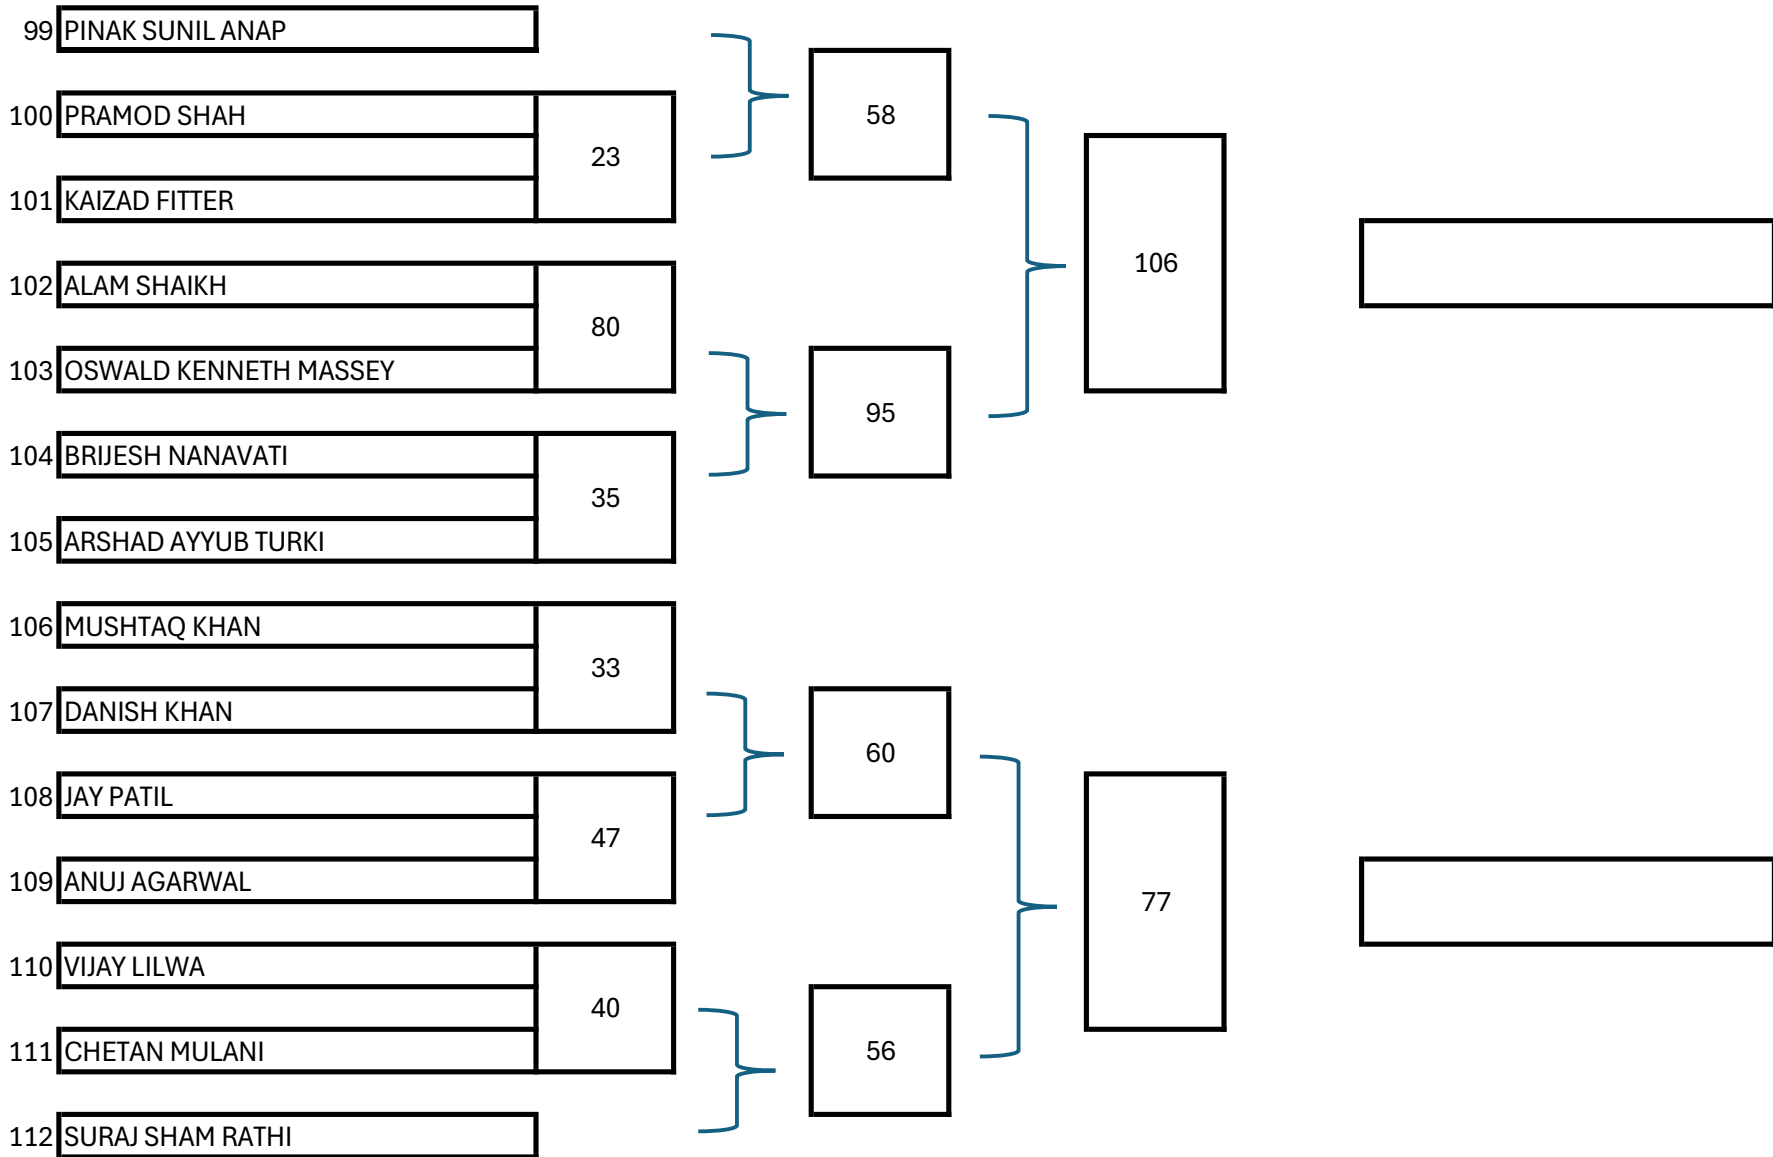

Cricket Club of India
presents

CCI SNOOKER CLASSIC '25

FEB 24 - MAR 9

AN ALL INDIA SNOOKER SHOWDOWN

DRAWS & FIXTURES

24 Feb	T1	T2	T3	T4
10AM	1	2	3	4
1PM	5	6	7	8
4PM	9	10	11	12
7PM	13	14	15	16

25 Feb	T1	T2	T3	T4
10AM	17	18	19	20
1PM	21	22	23	24
4PM	25	26	27	28
7PM	29	30	31	32

26 Feb	T1	T2	T3	T4
10AM	33	34	35	36
1PM	37	38	39	40
4PM	41	42	43	44
7PM	45	46	47	48

27 Feb	T1	T2	T3	T4
10AM	49	50	51	52
1PM	53	54	55	56
4PM	57	58	59	60
7PM	61	62	63	64

28 Feb	T1	T2	T3	T4
10AM	65	66	67	68
1PM	69	70	71	72
4PM	73	74	75	76
7PM	77	78	79	80

1 March	T1	T2	T3	T4
10AM	81	82	83	84
1PM	85	86	87	88
4PM	89	90	91	92
7PM	93	94	95	96

2 March	T1	T2	T3	T4
10AM	97	98	99	100
1PM	101	102	103	104
4PM	105	106	107	108
7PM	109	110	111	112