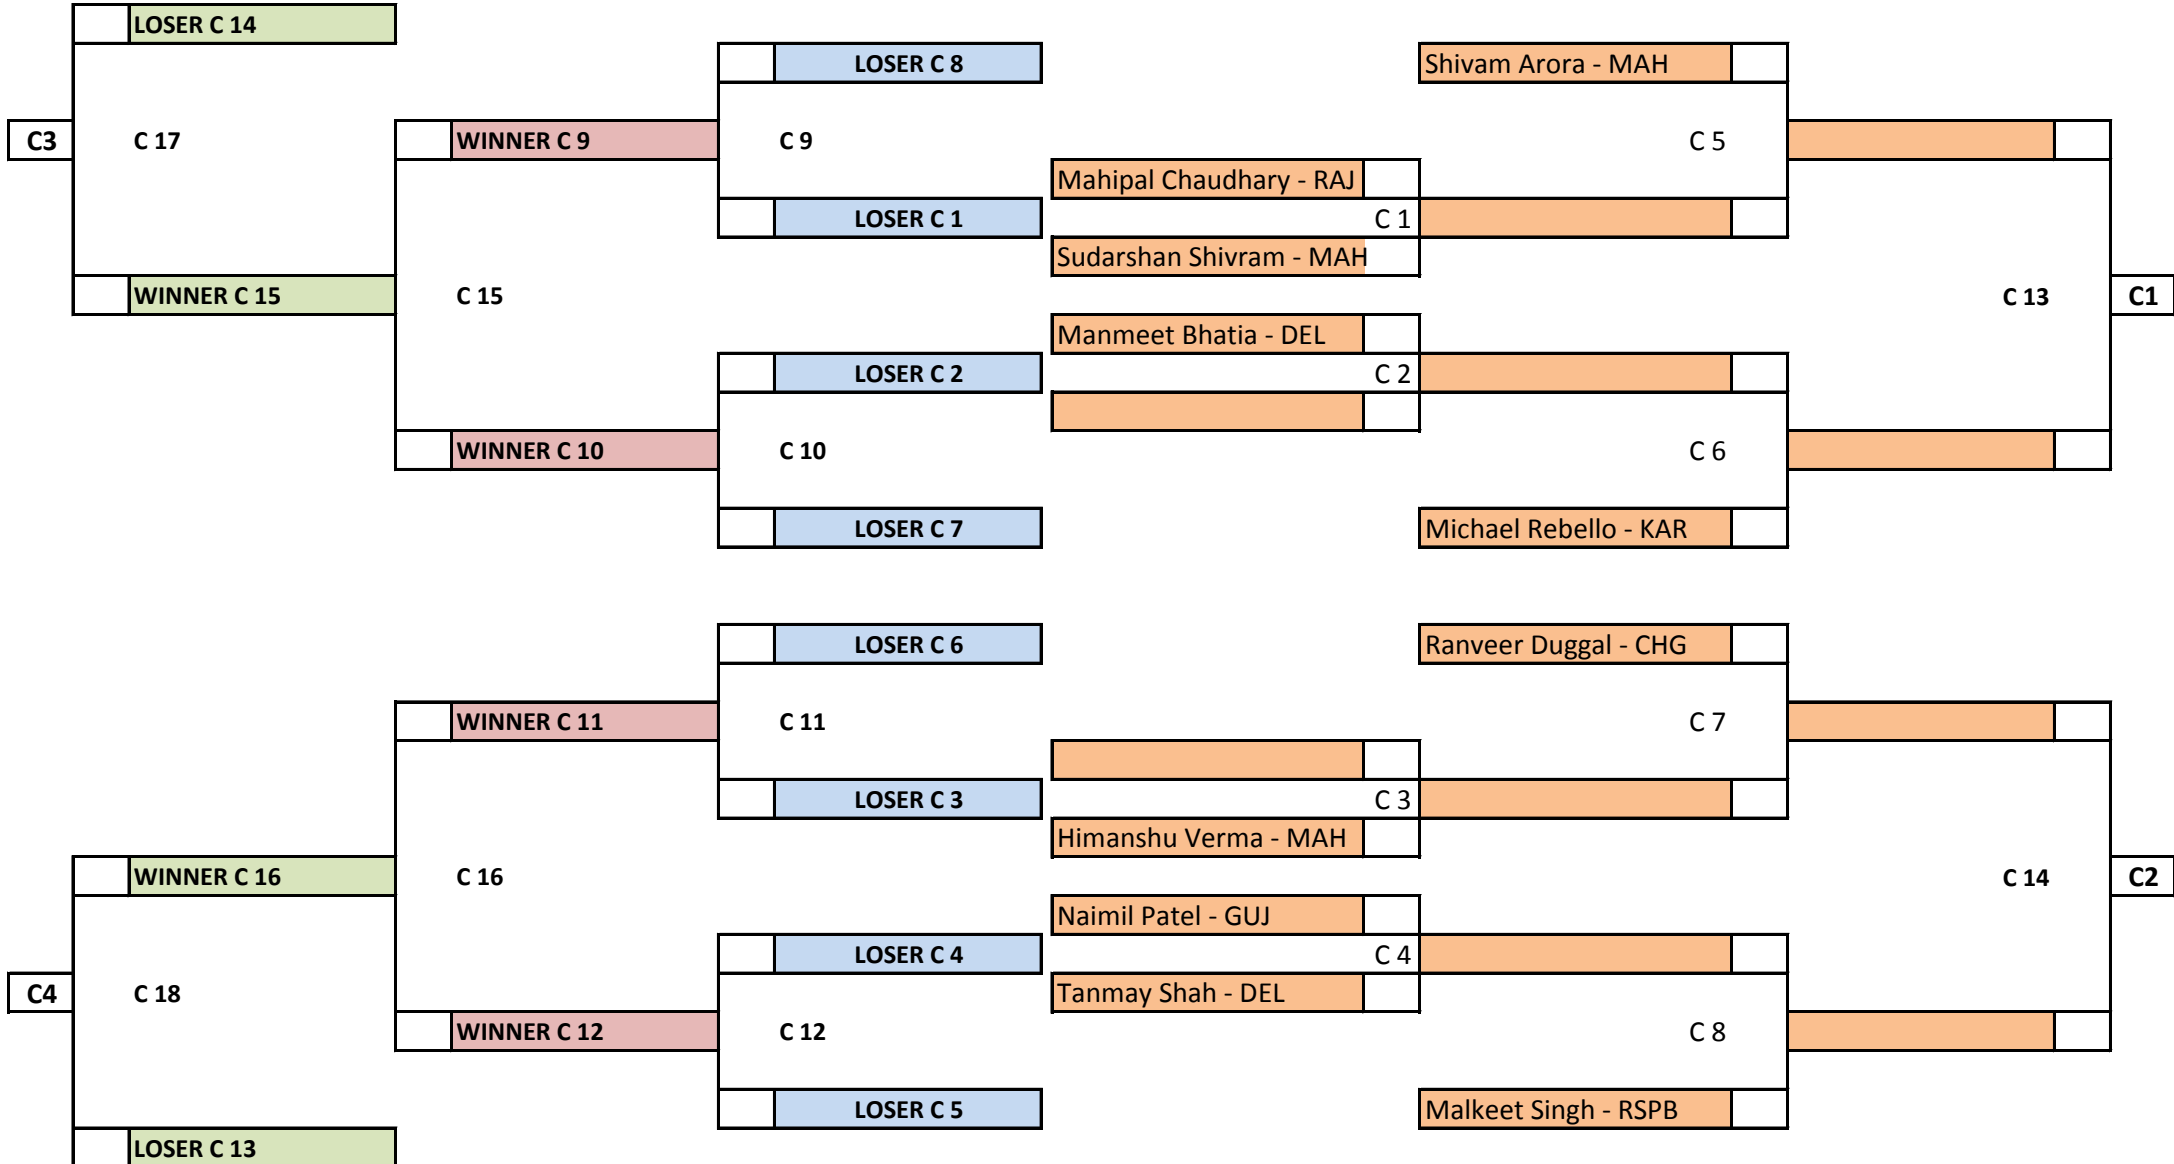

NATIONAL 10 BALL POOL CHAMPIONSHIP 2023

VENUE : Daly College - Indore

Format : Double Elimination Matches : Race to 6 Racks

GROUP B

LOSER BRACKET

WINNER BRACKET

NATIONAL 10 BALL POOL CHAMPIONSHIP 2023

VENUE : Daly College - Indore

Format : Double Elimination Matches : Race to 6 Racks

GROUP C

LOSER BRACKET

WINNER BRACKET

NATIONAL 10 BALL POOL CHAMPIONSHIP 2023

VENUE : Daly College - Indore

Format : Double Elimination Matches : Race to 6 Racks

GROUP D

LOSER BRACKET

WINNER BRACKET

NATIONAL 10 BALL POOL CHAMPIONSHIP 2023

VENUE : Daly College - Indore

Format : Double Elimination Matches : Race to 6 Racks

GROUP E

NATIONAL 10 BALL POOL CHAMPIONSHIP 2023

VENUE : Daly College - Indore

Format : Double Elimination Matches : Race to 6 Racks

GROUP F

LOSER BRACKET

WINNER BRACKET

NATIONAL 10 BALL POOL CHAMPIONSHIP 2023

VENUE : Daly College - Indore

Format : Double Elimination Matches : Race to 6 Racks