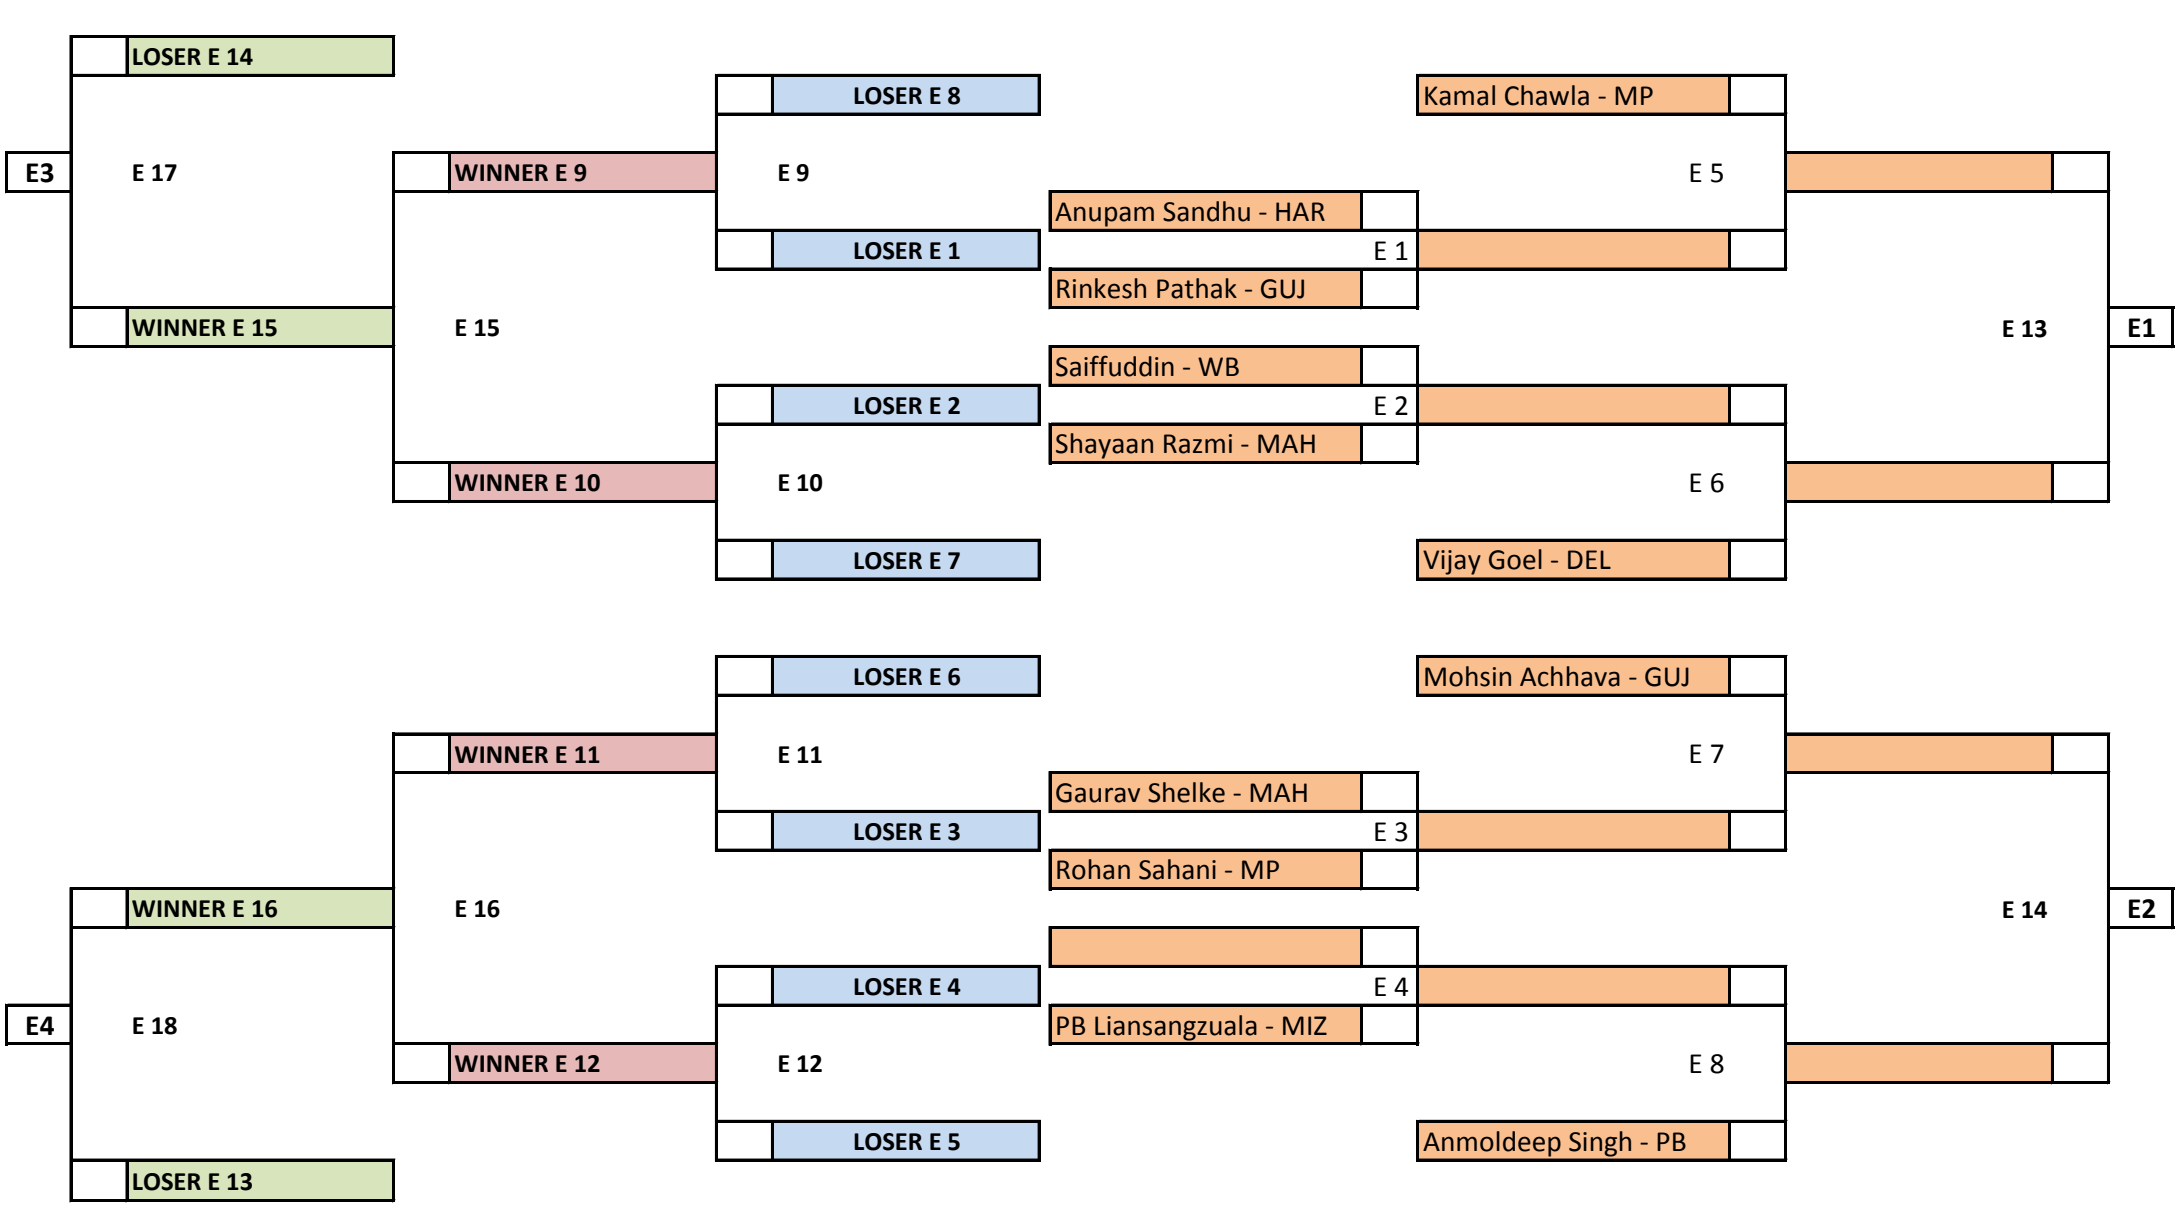

NATIONAL 10 BALL POOL CHAMPIONSHIP 2023

VENUE : Daly College - Indore

Format : Double Elimination Matches : Race to 6 Racks

GROUP B

LOSER BRACKET

WINNER BRACKET

NATIONAL 10 BALL POOL CHAMPIONSHIP 2023

VENUE : Daly College - Indore

Format : Double Elimination Matches : Race to 6 Racks

GROUP C

LOSER BRACKET

WINNER BRACKET

NATIONAL 10 BALL POOL CHAMPIONSHIP 2023

VENUE : Daly College - Indore

Format : Double Elimination Matches : Race to 6 Racks

GROUP D

LOSER BRACKET

WINNER BRACKET

NATIONAL 10 BALL POOL CHAMPIONSHIP 2023

VENUE : Daly College - Indore

Format : Double Elimination Matches : Race to 6 Racks

GROUP E

NATIONAL 10 BALL POOL CHAMPIONSHIP 2023

VENUE : Daly College - Indore

Format : Double Elimination Matches : Race to 6 Racks

GROUP F

LOSER BRACKET

WINNER BRACKET

NATIONAL 10 BALL POOL CHAMPIONSHIP 2023

VENUE : Daly College - Indore

Format : Double Elimination Matches : Race to 6 Racks