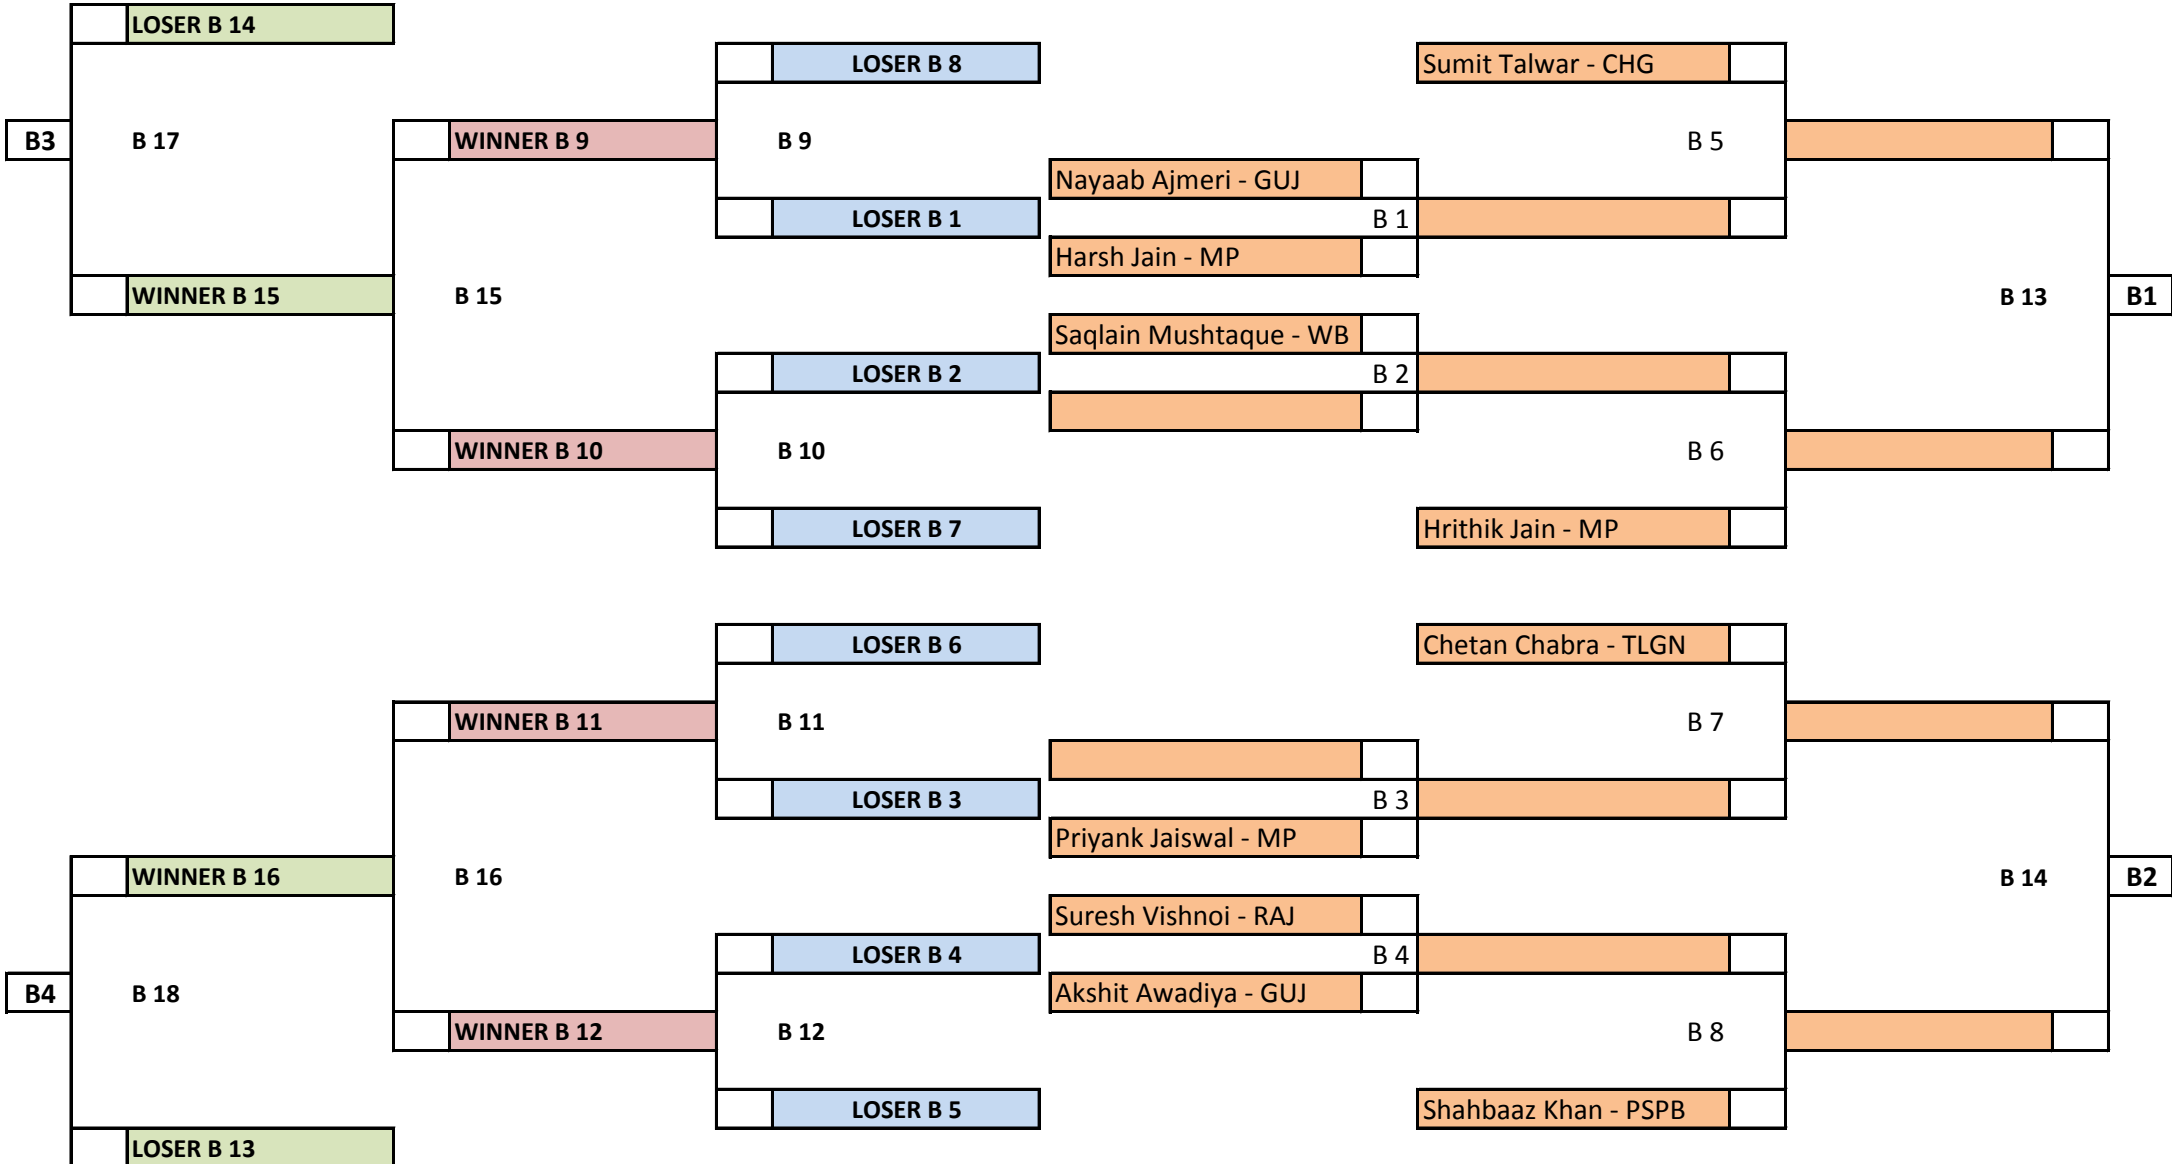

NATIONAL 10 BALL POOL CHAMPIONSHIP 2023

VENUE : Daly College - Indore

Format : Double Elimination Matches : Race to 6 Racks

GROUP B

LOSER BRACKET

WINNER BRACKET

NATIONAL 10 BALL POOL CHAMPIONSHIP 2023

VENUE : Daly College - Indore

Format : Double Elimination Matches : Race to 6 Racks

GROUP C

LOSER BRACKET

WINNER BRACKET

NATIONAL 10 BALL POOL CHAMPIONSHIP 2023

VENUE : Daly College - Indore

Format : Double Elimination Matches : Race to 6 Racks

GROUP D

LOSER BRACKET

WINNER BRACKET

NATIONAL 10 BALL POOL CHAMPIONSHIP 2023

VENUE : Daly College - Indore

Format : Double Elimination Matches : Race to 6 Racks

GROUP E

NATIONAL 10 BALL POOL CHAMPIONSHIP 2023

VENUE : Daly College - Indore

Format : Double Elimination Matches : Race to 6 Racks

GROUP F

LOSER BRACKET

WINNER BRACKET

NATIONAL 10 BALL POOL CHAMPIONSHIP 2023

VENUE : Daly College - Indore

Format : Double Elimination Matches : Race to 6 Racks