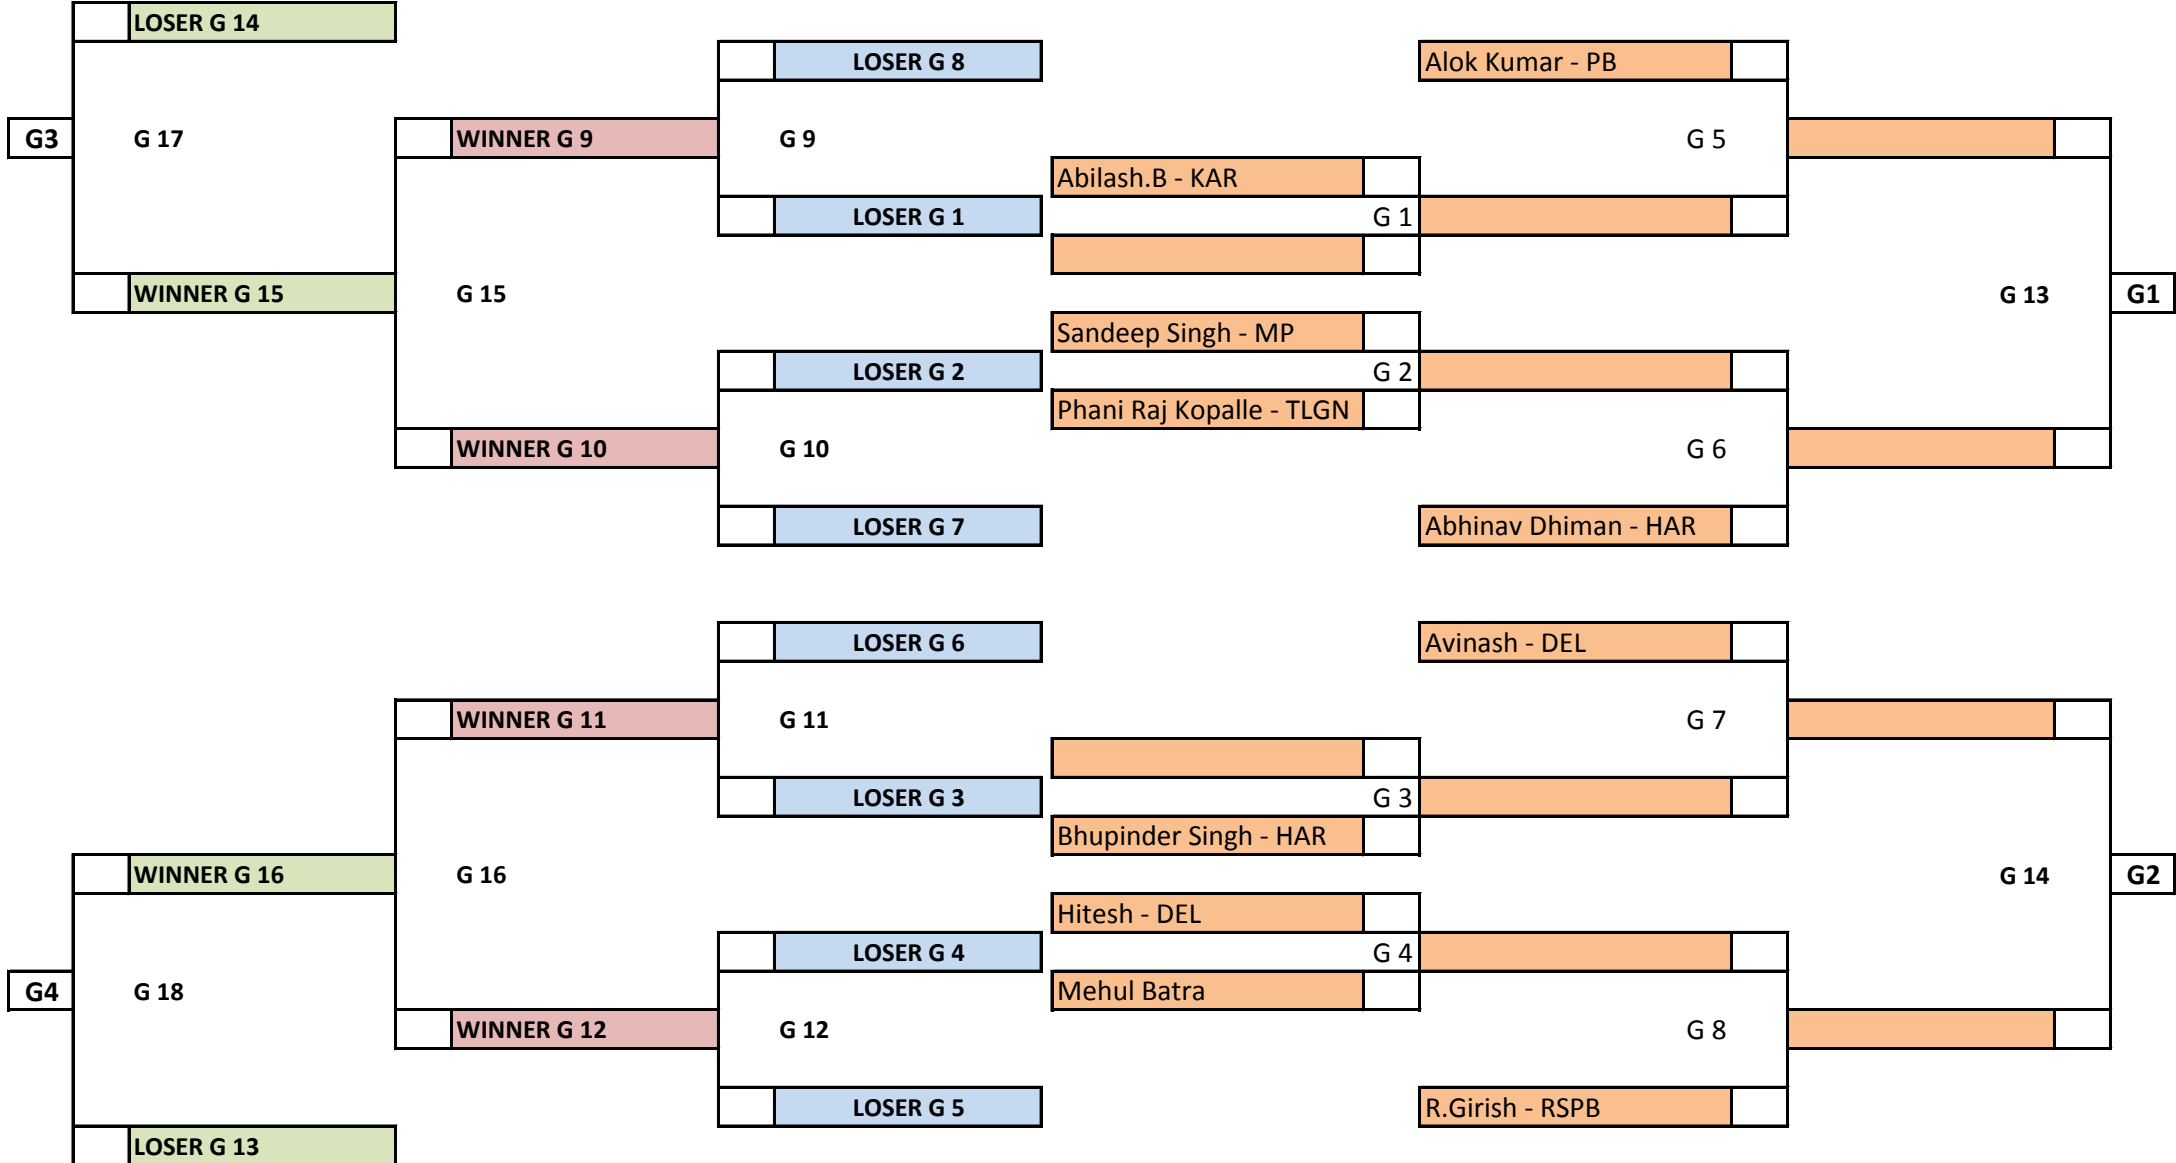

GROUP D

LOSER BRACKET

WINNER BRACKET

NATIONAL 10 BALL POOL CHAMPIONSHIP 2023

VENUE : Daly College - Indore

Format : Double Elimination Matches : Race to 6 Racks

GROUP E

NATIONAL 10 BALL POOL CHAMPIONSHIP 2023

VENUE : Daly College - Indore

Format : Double Elimination Matches : Race to 6 Racks

GROUP F

LOSER BRACKET

WINNER BRACKET

NATIONAL 10 BALL POOL CHAMPIONSHIP 2023

VENUE : Daly College - Indore

Format : Double Elimination Matches : Race to 6 Racks

GROUP G

LOSER BRACKET

WINNER BRACKET

NATIONAL 10 BALL POOL CHAMPIONSHIP 2023

VENUE : Daly College - Indore

Format : Double Elimination Matches : Race to 6 Racks

GROUP H

LOSER BRACKET