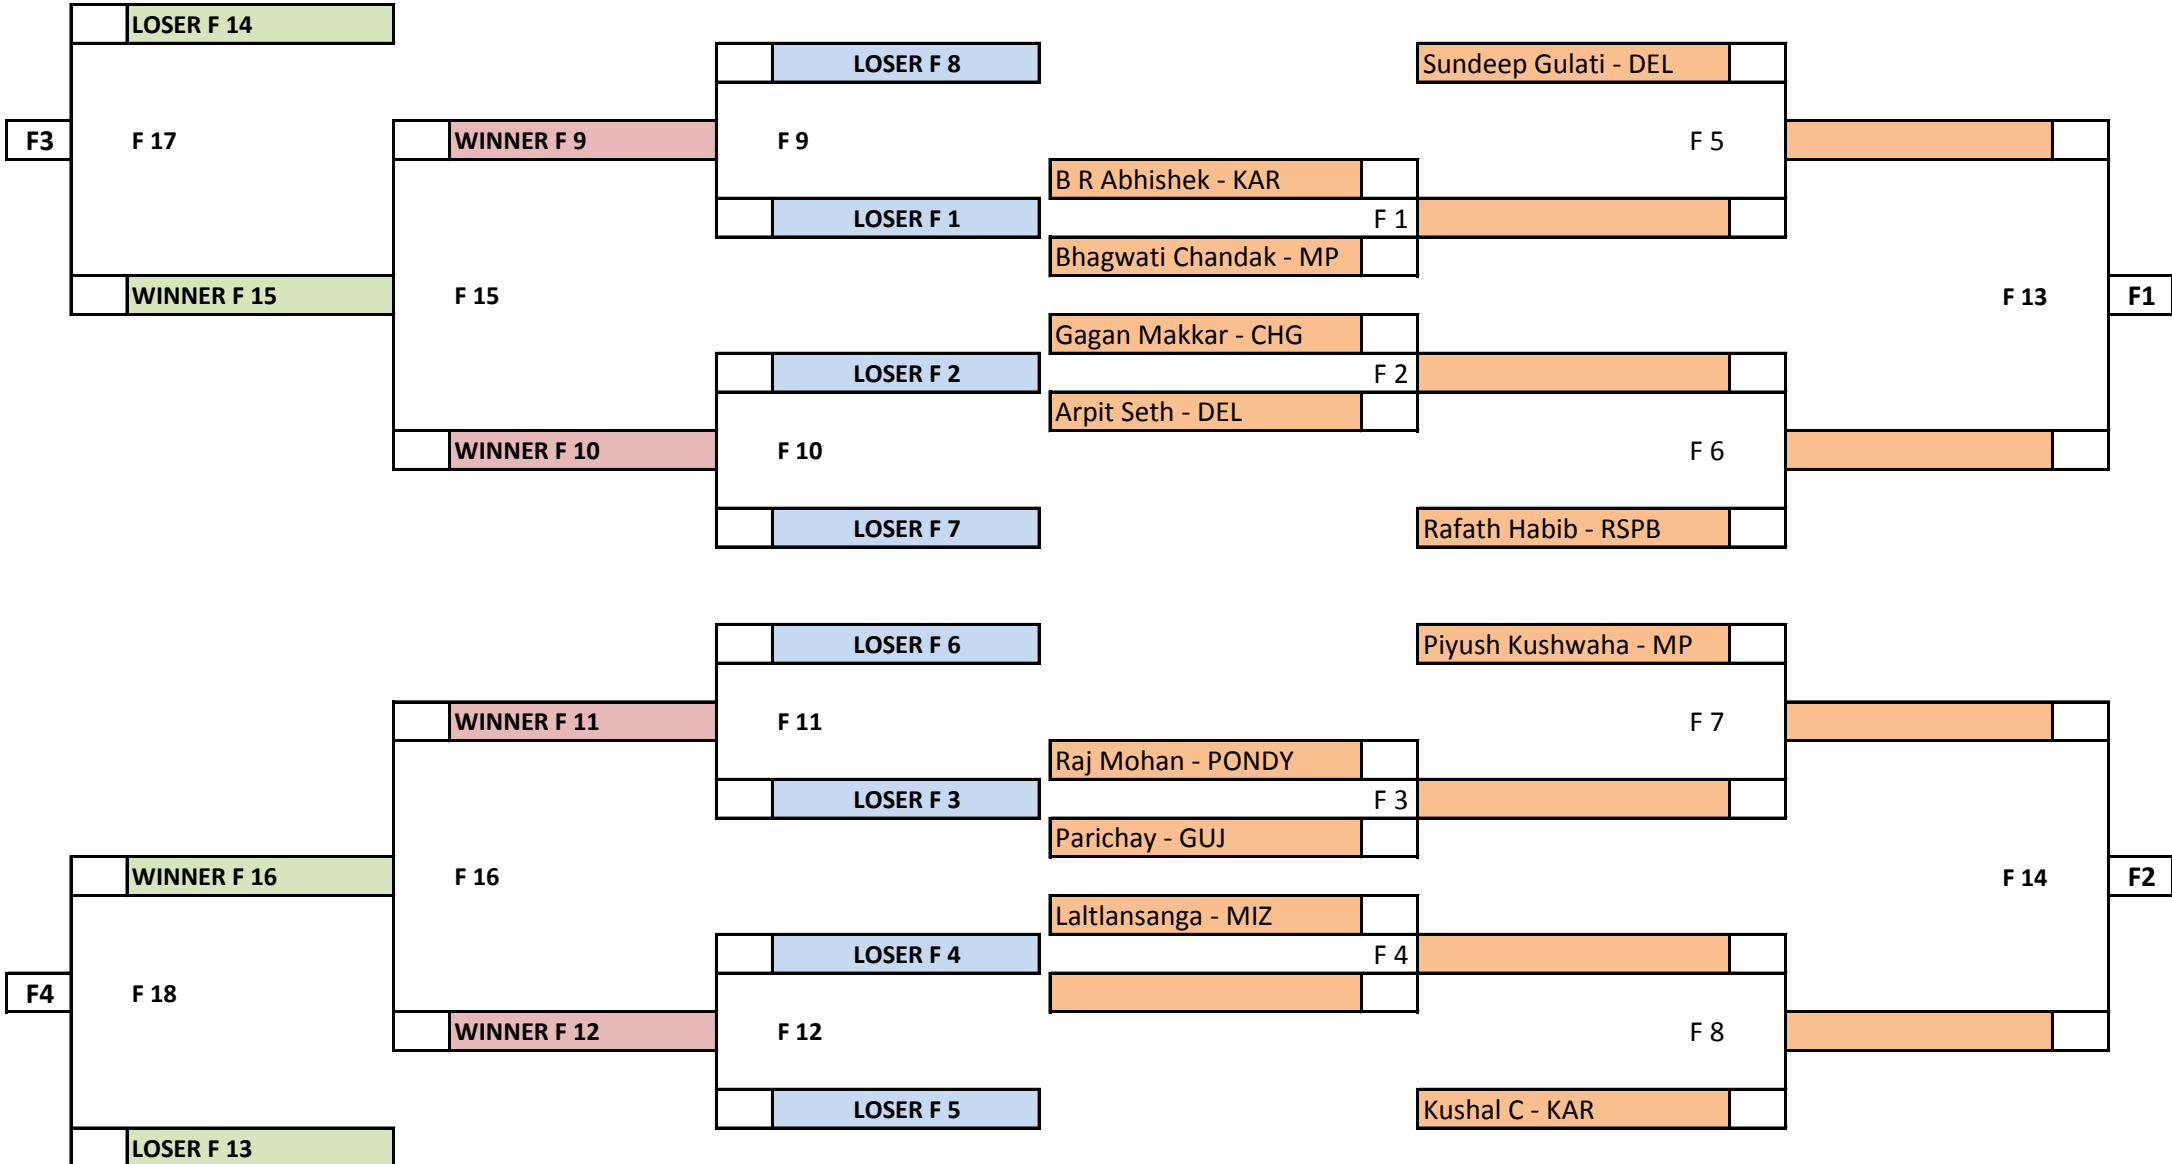

NATIONAL 10 BALL POOL CHAMPIONSHIP 2023

VENUE : Daly College - Indore

Format : Double Elimination Matches : Race to 6 Racks

GROUP B

LOSER BRACKET

WINNER BRACKET

NATIONAL 10 BALL POOL CHAMPIONSHIP 2023

VENUE : Daly College - Indore

GROUP D

LOSER BRACKET

WINNER BRACKET

NATIONAL 10 BALL POOL CHAMPIONSHIP 2023

VENUE : Daly College - Indore

Format : Double Elimination Matches : Race to 6 Racks

GROUP E

NATIONAL 10 BALL POOL CHAMPIONSHIP 2023

VENUE : Daly College - Indore

Format : Double Elimination Matches : Race to 6 Racks

GROUP F

LOSER BRACKET

WINNER BRACKET

NATIONAL 10 BALL POOL CHAMPIONSHIP 2023

VENUE : Daly College - Indore

Format : Double Elimination Matches : Race to 6 Racks

GROUP G

LOSER BRACKET

WINNER BRACKET

NATIONAL 10 BALL POOL CHAMPIONSHIP 2023

VENUE : Daly College - Indore

Format : Double Elimination Matches : Race to 6 Racks

GROUP H

LOSER BRACKET