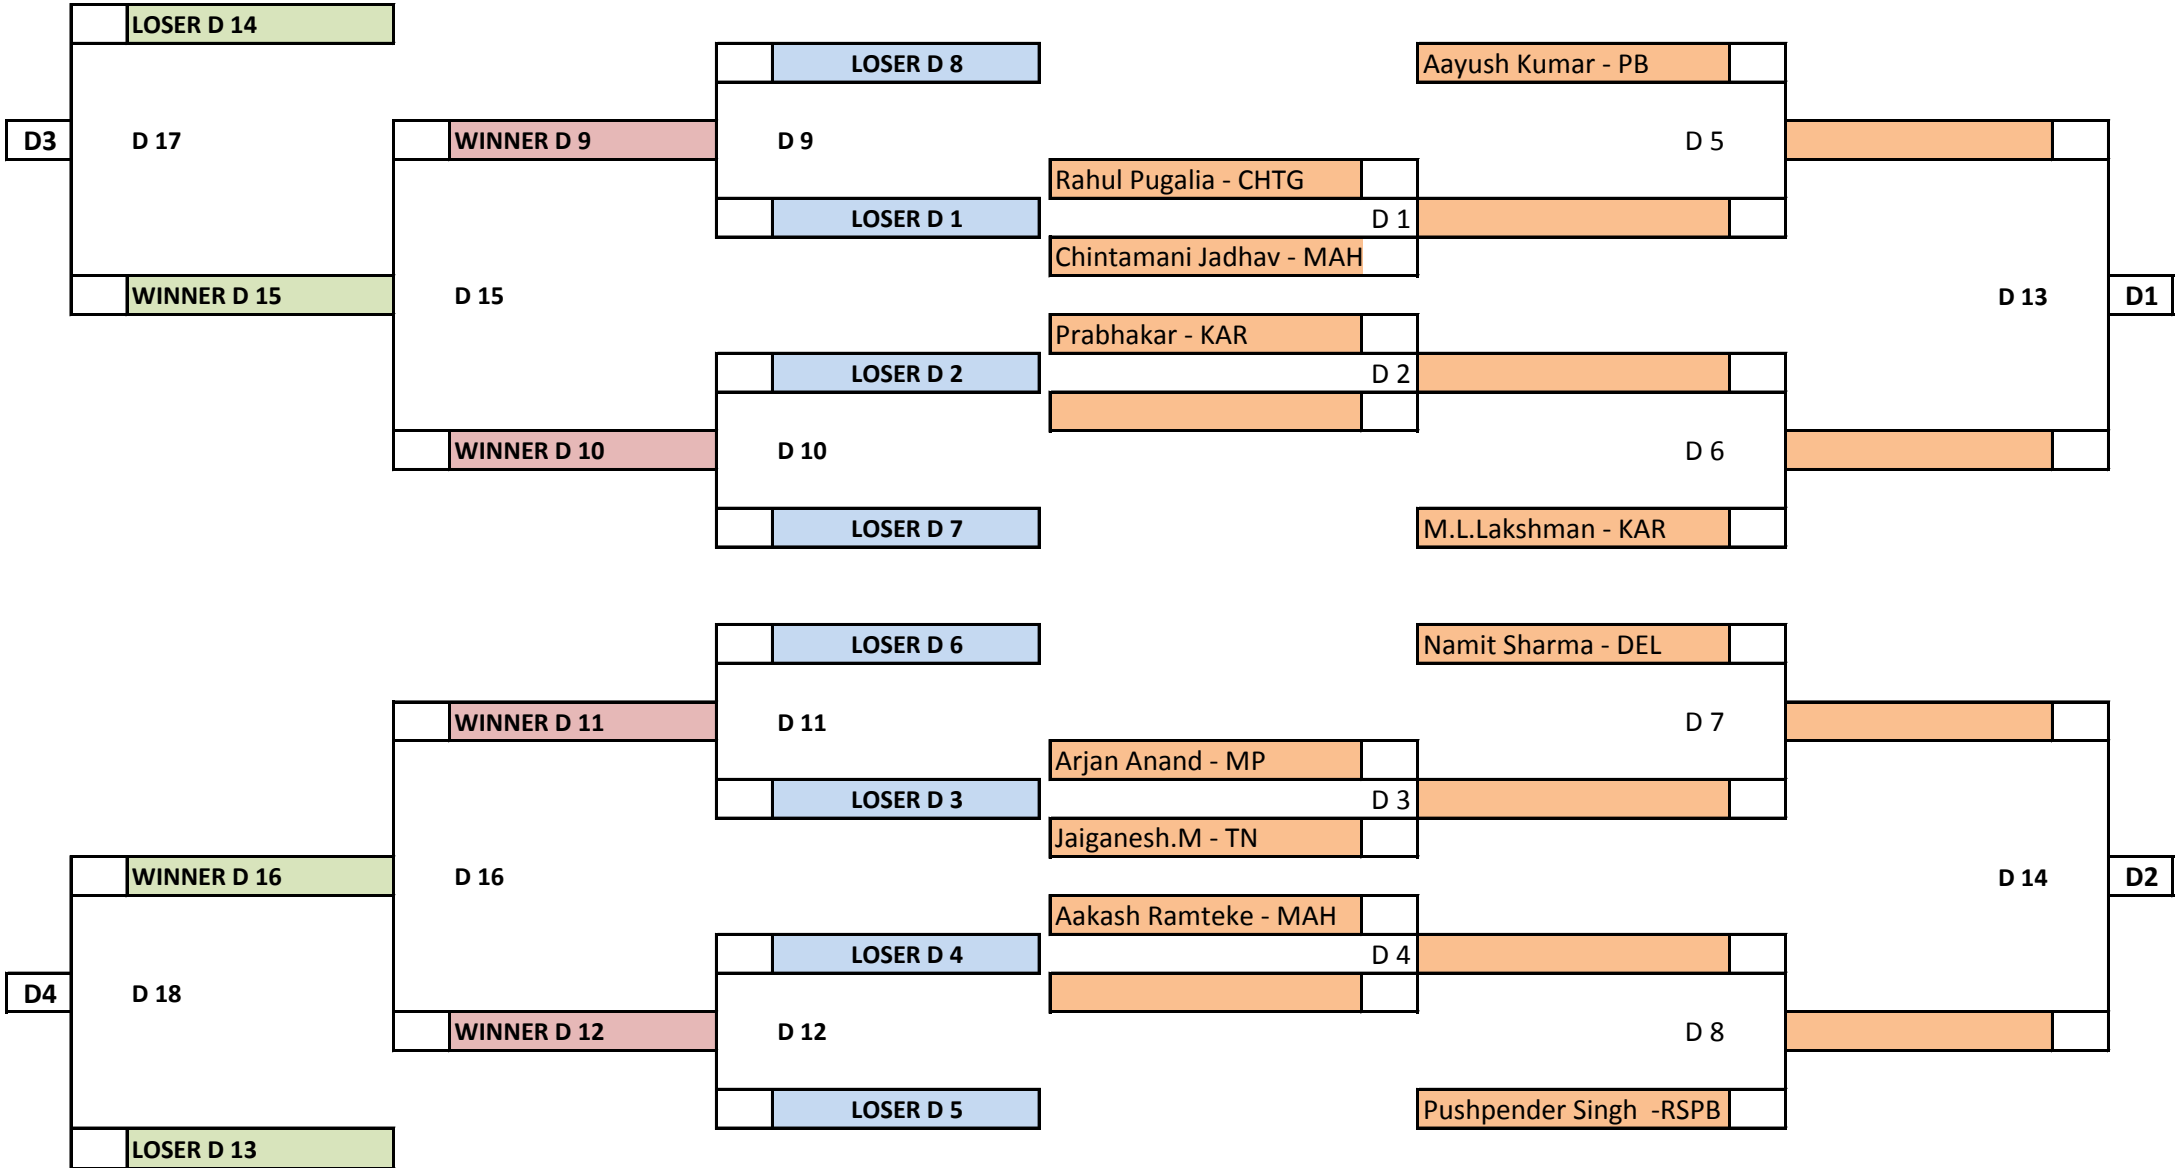

NATIONAL 10 BALL POOL CHAMPIONSHIP 2023

VENUE : Daly College - Indore

Format : Double Elimination Matches : Race to 6 Racks

GROUP B

LOSER BRACKET

WINNER BRACKET

NATIONAL 10 BALL POOL CHAMPIONSHIP 2023

VENUE : Daly College - Indore

Format : Double Elimination Matches : Race to 6 Racks

GROUP C

LOSER BRACKET

WINNER BRACKET

NATIONAL 10 BALL POOL CHAMPIONSHIP 2023

VENUE : Daly College - Indore

Format : Double Elimination Matches : Race to 6 Racks

GROUP D

LOSER BRACKET

WINNER BRACKET

NATIONAL 10 BALL POOL CHAMPIONSHIP 2023

VENUE : Daly College - Indore

Format : Double Elimination Matches : Race to 6 Racks

GROUP E

NATIONAL 10 BALL POOL CHAMPIONSHIP 2023

VENUE : Daly College - Indore

Format : Double Elimination Matches : Race to 6 Racks

GROUP F

LOSER BRACKET

WINNER BRACKET

NATIONAL 10 BALL POOL CHAMPIONSHIP 2023

VENUE : Daly College - Indore

Format : Double Elimination Matches : Race to 6 Racks